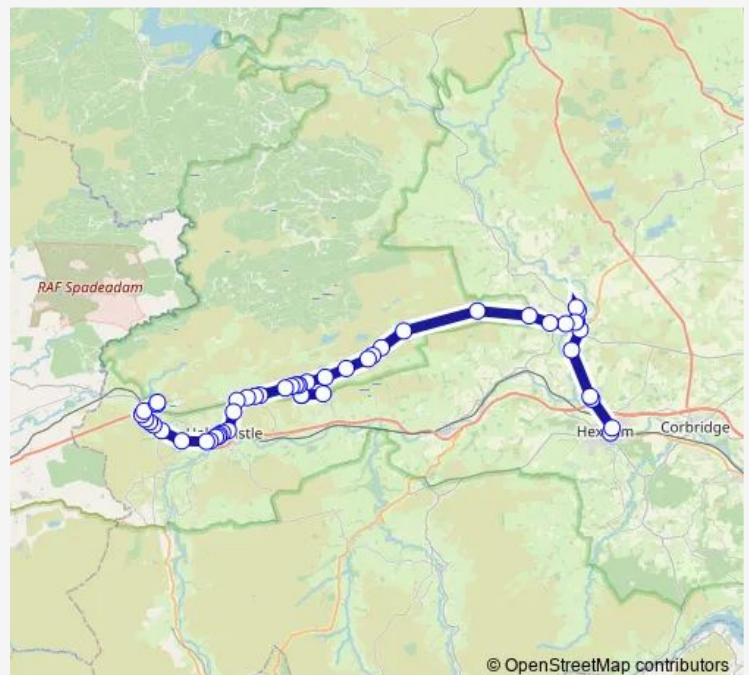

Grandy's Knowe

High Shield

East Twice Brewed

Route schedule

Bus Station — Walltown Quarry car park

Monday 08:30-16:30

Tuesday 08:30-16:30

Wednesday 08:30-16:35

Thursday 08:30-16:35

Friday 08:30-16:30

Saturday 08:30-16:30

Sunday 08:35-16:35

Route info

Direction: Bus Station

Stops: 50

Trip Duration: 1 hour 10 min

Wednesday 09:45-17:52

Thursday 09:45-17:52

Friday 09:45-11:45

Saturday 09:45-13:45

Sunday 09:52-17:52

Route info

Direction: Walltown Quarry car park

Stops: 50