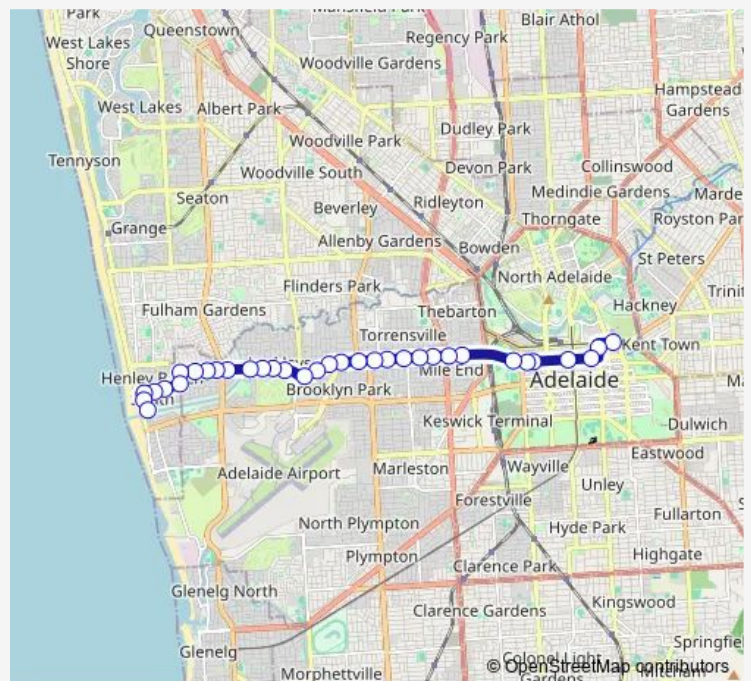

Saturday —

Sunday —

Route info

Direction: Stop 23 Military Rd - East side

Stops: 34

Trip Duration: 0 hour 33 min

H32 — Henley Beach South to City

Stop 7 Henley Beach Rd - North side

Stop 6 Henley Beach Rd - North side

Stop 5 Henley Beach Rd - North side

Stop 4 Henley Beach Rd - North side

Stop 3 Henley Beach Rd - North side

Stop 2 Henley Beach Rd - North side

Stop 1 Henley Beach Rd - North side

Stop A1 Glover Ave - North side

Stop B1 Currie St - North side

Stop B2 Currie St - North side

Stop E1 Currie St - North side

Stop X1 Pulteney St - West side

Stop I1 North Tce - North side

Direction

Stop R1 North Tce - South side — Stop 23 Military Rd - East side

Sunday —

Route info

Direction: Stop R1 North Tce - South side

Stops: 34

Trip Duration: 0 hour 35 min

Stop 19 Henley Beach Rd - South side

Stop 20 Henley Beach Rd - South side

Stop 21 Henley Beach Rd - South side