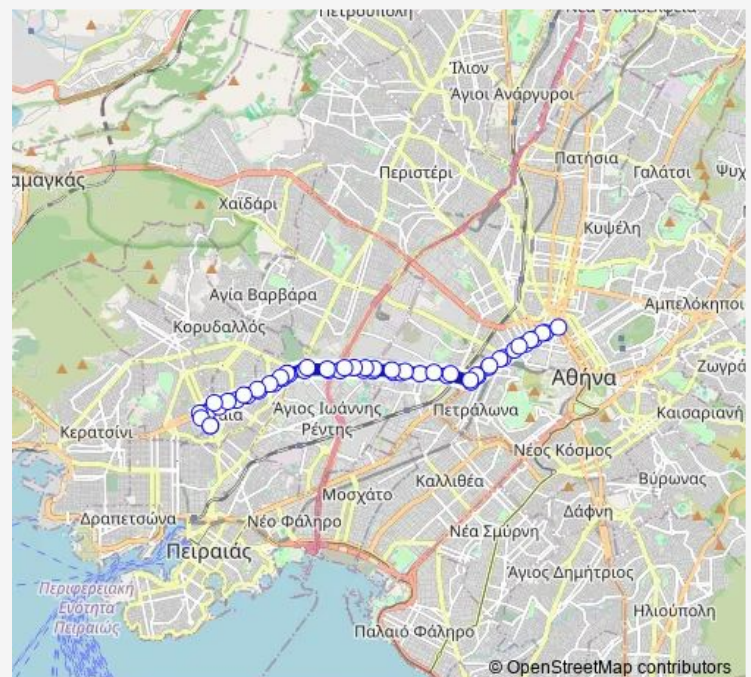

Thursday 05:00-23:30

Friday 05:00-23:30

Saturday 05:00-23:30

Sunday 05:00-23:30

Route info

Direction: Αφετηρία

Stops: 54

Trip Duration: 1 hour 17 min