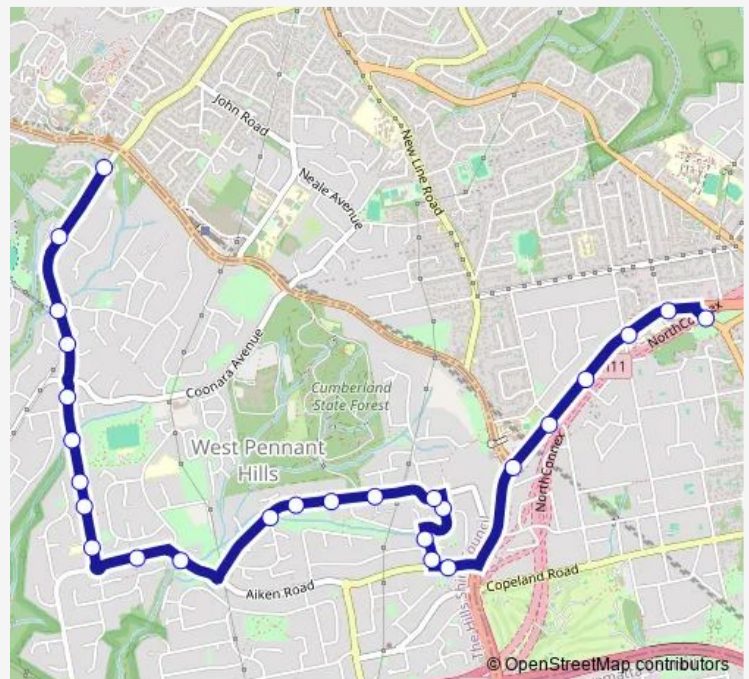

Aiken Rd After Pennant Hills Rd

Salina Av At Aiken Rd

Salina Av At Anne William Dr

Dehlsen Av Opp Glenvale Cl

Oratava Av After Dehlsen Av

Oratava Av Opp Stanley Av

Oratava Av After Timberline Av

Oratava Av Opp James Bellamy PI

Oratava Av At Bellbird Dr

Richard Webb Reserve, Aiken Rd

Aiken Rd After Hill Rd

Taylor St After Merelynn Av

32 Taylor St

46 Taylor St

Route schedule

Beecroft Rd Before Pennant Hills Rd — Highs Rd After Doris Hirst PI

Monday	15:35
Tuesday	15:35
Wednesday	15:35
Thursday	15:35
Friday	15:35
Saturday	—
Sunday	—

Route info

Direction: Beecroft Rd Before Pennant Hills Rd

Stops: 26

Trip Duration: 0 hour 19 min

66 Taylor St

Taylor St Before Highs Rd

Highs Rd Opp Silverfern Cres

Highs Rd Opp Daveney Way

Wirreanda Retirement Village, Highs Rd

Highs Rd After Doris Hirst Pl

3600 School Bus time schedules and route maps are available in an offline PDF at busmaps.com. Use the busmaps.com website to see live bus times, train schedule or subway schedule, and step-by-step directions for all public transit in Parramatta