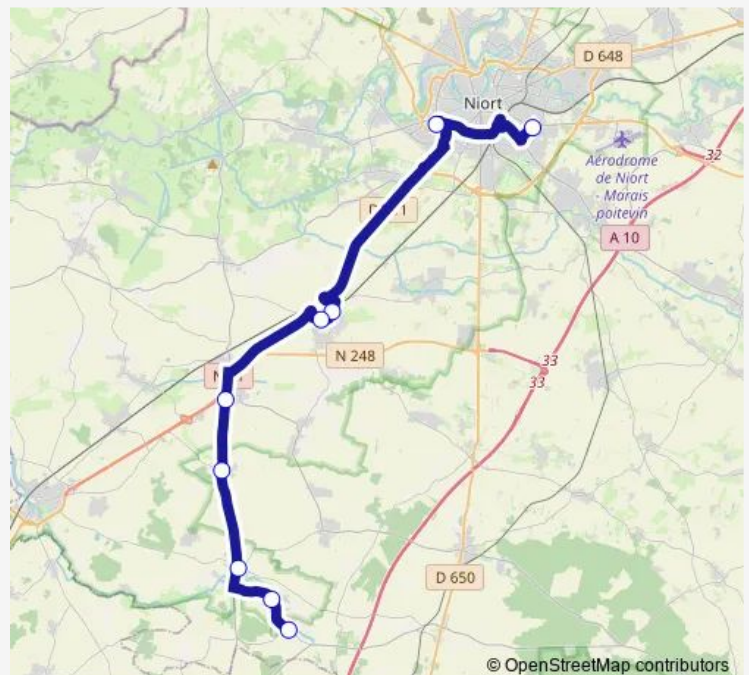

**Bus L831 Lycees Niort - Priaire Mairie**[Go to website](#)**Direction**

Lycee Paul Guerin — Thorigny LA Chaume

9 stops

[Open route schedule](#)

Lycee Paul Guerin

Lycee Venise Verte

Migault

Frontenay LES Halles

Les Amandiers

La Rothenard Place du Bourg

Usseau Mairie

Beaulieu

Thorigny LA Chaume

## Route schedule

Lycee Paul Guerin — Thorigny LA Chaume

Monday —

Tuesday —

Wednesday 12:20

Thursday —

Friday —

Saturday —

## Route info

Direction: Lycee Paul Guerin

Stops: 9

Trip Duration: 1 hour 2 min

© OpenStreetMap contributors

■ L831 — Lycees Niort - Priaire Mairie

**BusMaps**

L831 Bus time schedules and route maps are available in an offline PDF at [busmaps.com](https://busmaps.com). Use the [busmaps.com](https://busmaps.com) website to see live bus times, train schedule or subway schedule, and step-by-step directions for all public transit in Niort