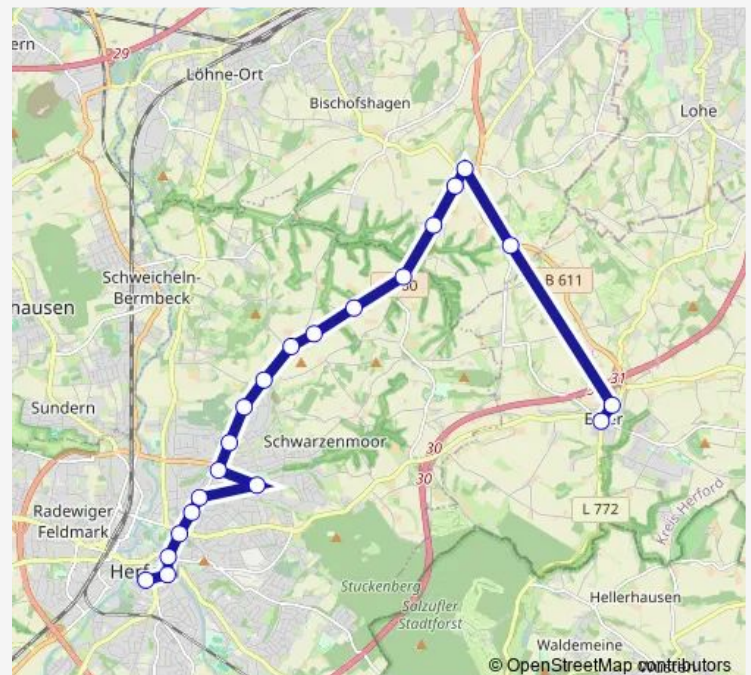

Rail 435

[Go to website](#)

Direction

Vlo-Exter, Wendeplatz — Herford, Alter Markt

21 stops

[Open route schedule](#)

Vlo-Exter, Wendeplatz

Vlo-Exter, Friedhof

Thursday 06:55-19:36

Friday 06:55-19:36

Saturday —

Sunday —

Route info

Direction: Vlo-Exter, Wendeplatz

Stops: 21

Trip Duration: 0 hour 29 min

435

Direction

Herford, Alter Markt — Vlo-Exter, Wendeplatz

21 stops

[Open route schedule](#)

Herford, Alter Markt

Herford, Johannisstraße

Herford, Lübbertor/Brücke

Vlo-Exter, Friedhof

Vlo-Exter, Wendeplatz

Route schedule

Herford, Alter Markt — Vlo-Exter, Wendeplatz

Monday 13:05-19:05

Tuesday 13:05-19:05

Wednesday 13:05-19:05

Thursday 13:05-19:05