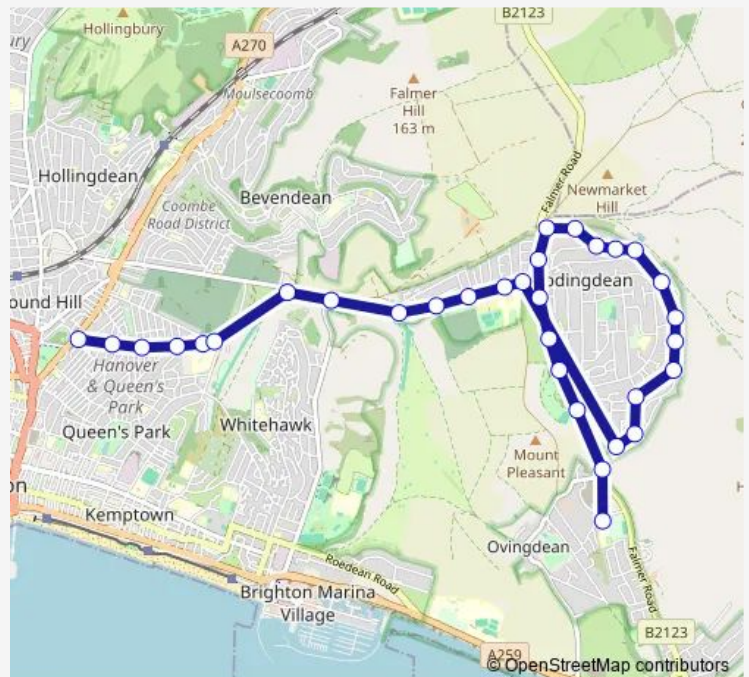

Bus 72A Brighton - Woodingdean - Longhill School

[Go to website](#)

Direction

Bottom of Elm Grove — Longhill School Grounds

32 stops

[Open route schedule](#)

- Bottom of Elm Grove
- De Montfort Road
- Bonchurch Road
- Queen's Park Junction
- General Hospital
- Race Hill
- Top of Bear Road
- Top of Wilson Avenue
- Downland Road
- Lawn Cemetery
- Nuffield Hospital
- Woodingdean Community Centre
- Downs Hotel
- Bottom of Cowley Drive
- Ravenswood Drive
- Cowley Drive Shops
- Stanstead Crescent
- Foxdown Road
- Top of Cowley Drive
- Heronsdale Road
- Balsdean Road

Route schedule

Bottom of Elm Grove — Longhill School Grounds

Monday	07:22
Tuesday	07:22
Wednesday	07:22
Thursday	07:22
Friday	07:22
Saturday	—
Sunday	—

Route info

Direction: Bottom of Elm Grove

Stops: 32

Trip Duration: 0 hour 33 min

72A — Brighton - Woodingdean - Longhill School

Langley Crescent East End

Sutton Close

Langley Crescent West End

Sea View Way

Downs Hotel Falmer Road

Falmer Gardens

Briarcroft Road

Millyard Crescent

Brownleaf Road

Ovingdean Road

Longhill School Grounds

72A Bus time schedules and route maps are available in an offline PDF at busmaps.com. Use the busmaps.com website to see live bus times, train schedule or subway schedule, and step-by-step directions for all public transit in Brighton