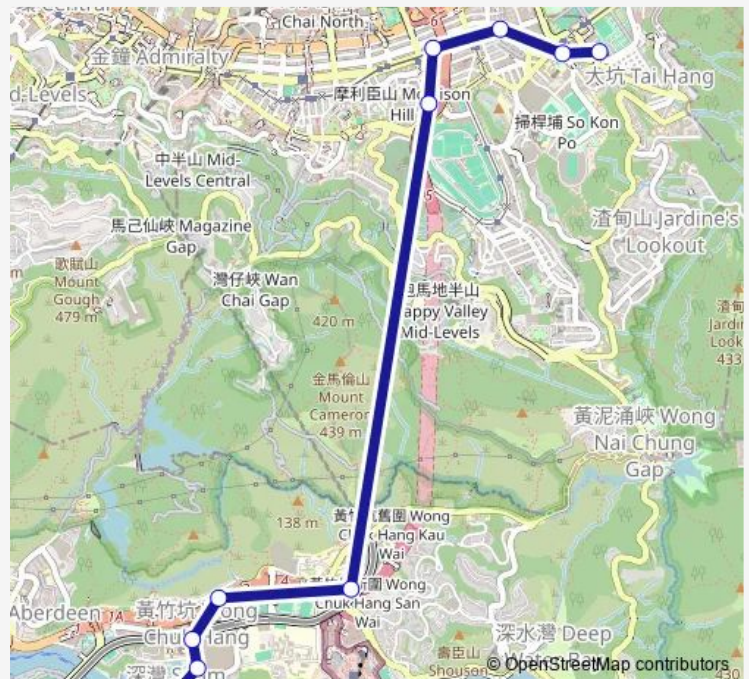

[Ctb] Sham Wan

Route schedule

[Ctb] Causeway BAY (Moreton Terrace) — [Ctb] Sham Wan

Monday	05:50-19:40
Tuesday	05:50-19:40
Wednesday	05:50-19:40
Thursday	05:50-19:40
Friday	05:50-19:40
Saturday	05:50-06:40
Sunday	05:50-06:40

Route info

Direction: [Ctb] Causeway BAY (Moreton Terrace)

Stops: 10

Trip Duration: 0 hour 21 min

72a — Shum WAN Public Transport Terminus - Causeway BAY (Moreton Terrace)

Direction

[Ctb] Sham Wan — [Ctb] Causeway BAY (Moreton Terrace)

Monday 05:10-23:00

Tuesday 05:10-23:00

Wednesday 05:10-23:00

Thursday 05:10-23:00

Friday 05:10-23:00

Saturday 05:10-23:00

Sunday 05:10-23:00

Route info