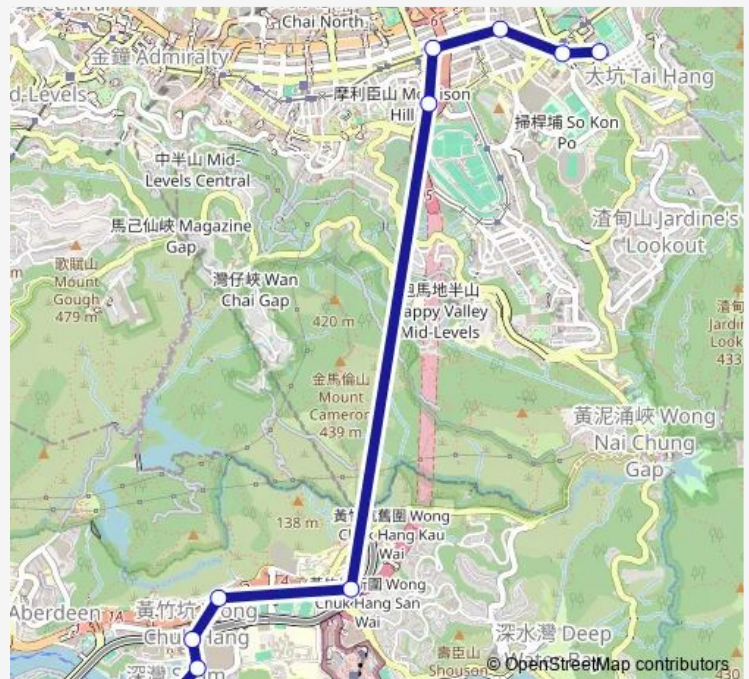

[Ctb] Chan PAK SHA School, NAM Long Shan Road|[Kmb+Ctb] Chan PAK SHA School/
Chan PAK SHA School, NAM Long Shan Road

[Ctb] Sham Wan

Route schedule

[Ctb] Causeway BAY (Moreton Terrace) — [Ctb] Sham Wan

| | |
|-----------|-------------|
| Monday | 05:50-19:40 |
| Tuesday | 05:50-19:40 |
| Wednesday | 05:50-19:40 |
| Thursday | 05:50-19:40 |
| Friday | 05:50-19:40 |
| Saturday | 05:50-06:40 |
| Sunday | 05:50-06:40 |

Route info

Direction: [Ctb] Causeway BAY (Moreton Terrace)

Stops: 10

Trip Duration: 0 hour 22 min

72A — Shum WAN Public Transport Terminus - Causeway BAY (Moreton Terrace)

Direction

[Ctb] Sham Wan — [Ctb] Causeway BAY (Moreton Terrace)

Monday 05:10-23:00

Tuesday 05:10-23:00

Wednesday 05:10-23:00

Thursday 05:10-23:00

Friday 05:10-23:00

Saturday 05:10-23:00

Sunday 05:10-23:00

Route info