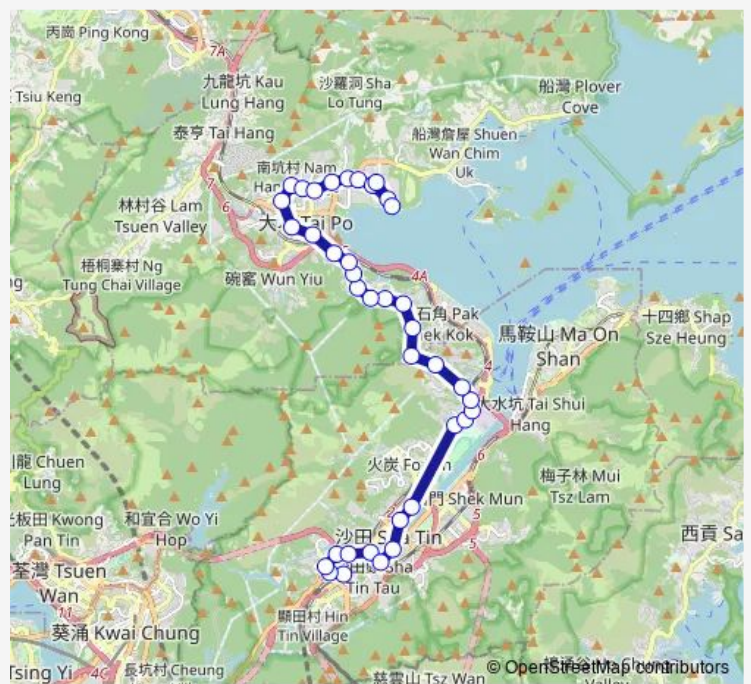

[Kmb] LOK LO Ha

[Kmb] KAU TO Shan Road

[Kmb] Seaview Villa

[Kmb] LAI Ping Road

[Kmb] Chung CHI College

[Kmb] Chek NAI Ping

[Kmb] TAI PO Mei

Route schedule

[Ctb] TAI WAI Station|[Kmb] TAI WAI Station BUS Terminus|[Lwb] TAI WAI Station BUS Terminus — [Kmb] TAI PO Industrial Estate

Monday	05:45-07:30
Tuesday	05:45-07:30
Wednesday	05:45-07:30
Thursday	05:45-07:30
Friday	05:45-07:30
Saturday	05:45-07:30
Sunday	05:45-07:30

Route info

Direction: [Ctb] TAI WAI Station|[Kmb] TAI WAI Station BUS Terminus|[Lwb] TAI WAI Station BUS Terminus

Stops: 38

Trip Duration: 1 hour 0 min

72A — TAI WAI Station - TAI PO Industrial Estate

[Kmb] Cheung Shue Tan