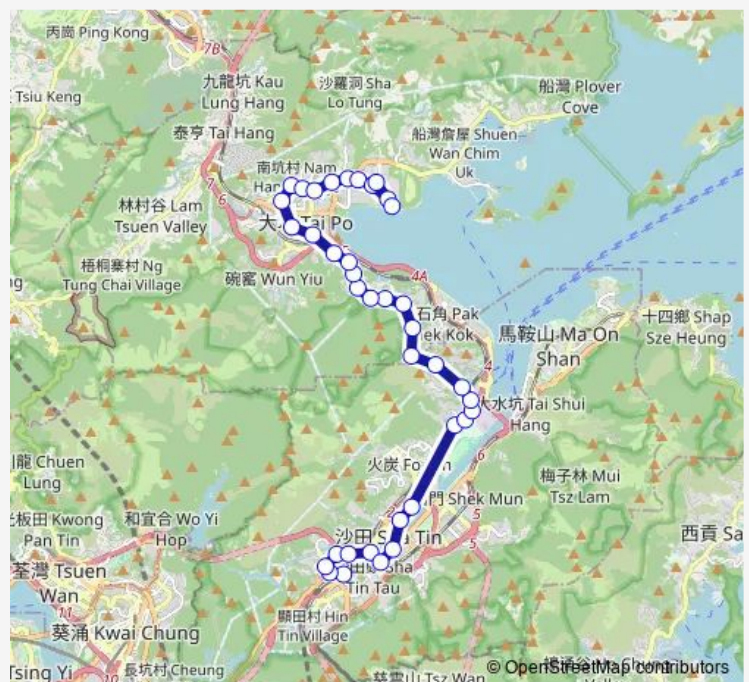

### Route info

Direction: [Ctb] TAI WAI Station|[Kmb] TAI WAI Station BUS Terminus|[Lwb] TAI WAI Station BUS Terminus

Stops: 38

Trip Duration: 0 hour 57 min

72a — TAI WAI Station - TAI PO Industrial Estate