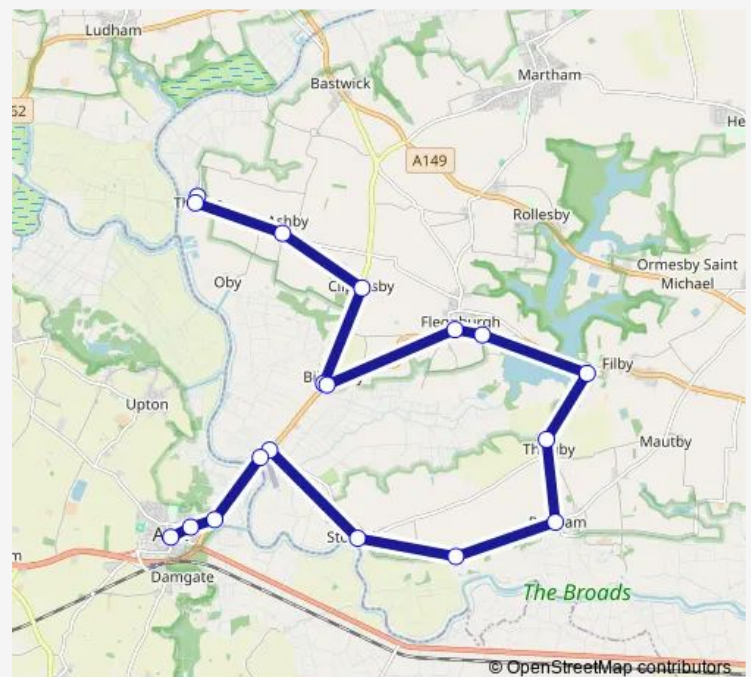

Route schedule

The Staithe — Folly Tree House

Monday 09:00

Tuesday 09:00

Wednesday 09:00

Thursday 09:00

Friday 09:00

Saturday —

Sunday —

Route info

Direction: The Staithe

Stops: 18

Trip Duration: 0 hour 25 min

72A — Thurne - Martham - Acle

Direction

Folly Tree House — The Staithe

19 stops

[Open route schedule](#)

Folly Tree House

de Carle Smith Road

Hermitage Close

Boatbuilders

Stokesby Road

Croft Hill

Route info

Direction: Folly Tree House

Stops: 19

Trip Duration: 0 hour 25 min

72A Bus time schedules and route maps are available in an offline PDF at busmaps.com. Use the busmaps.com website to see live bus times, train schedule or subway schedule, and step-by-step directions for all public transit in Norwich