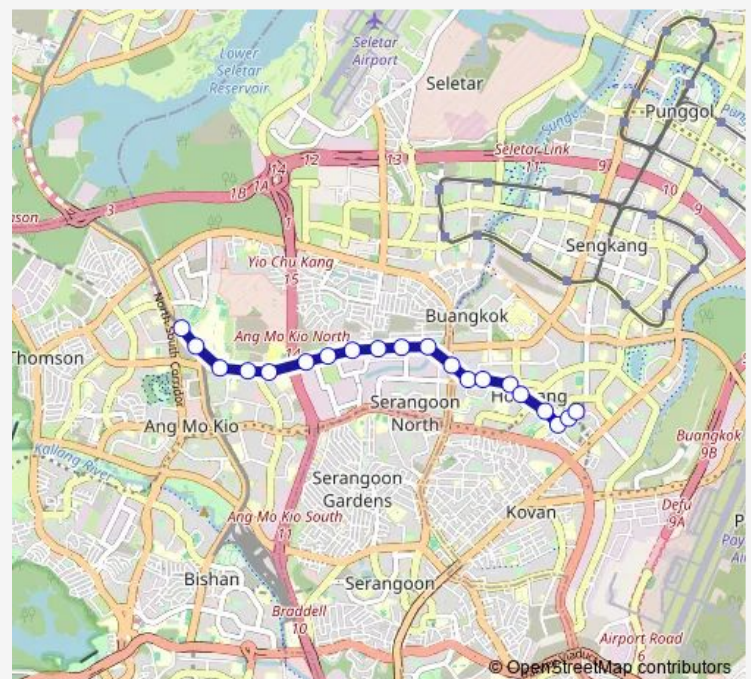

### Route schedule

Yio Chu Kang Int — Opp Hougang Ctrl Int

Monday 06:12

Tuesday 06:12

Wednesday 06:12

Thursday 06:12

Friday 06:12

Saturday —

### Route info

Direction: Yio Chu Kang Int

Stops: 20

Trip Duration: 0 hour 26 min

72A

BusMaps

72A Bus time schedules and route maps are available in an offline PDF at [busmaps.com](https://busmaps.com). Use the [busmaps.com](https://busmaps.com) website to see live bus times, train schedule or subway schedule, and step-by-step directions for all public transit in Singapore