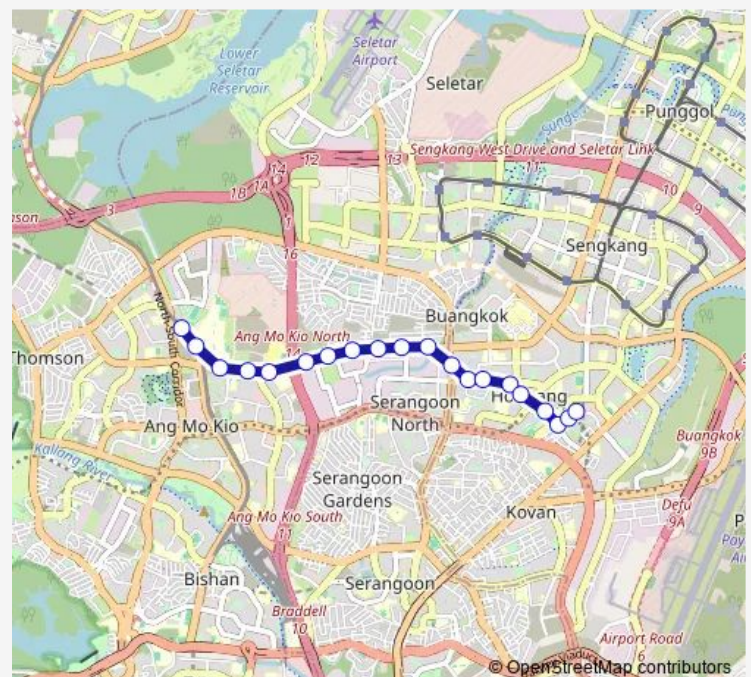

Friday 06:12

Saturday —

Sunday —

Route info

Direction: Yio Chu Kang Int

Stops: 20

Trip Duration: 0 hour 26 min

72a