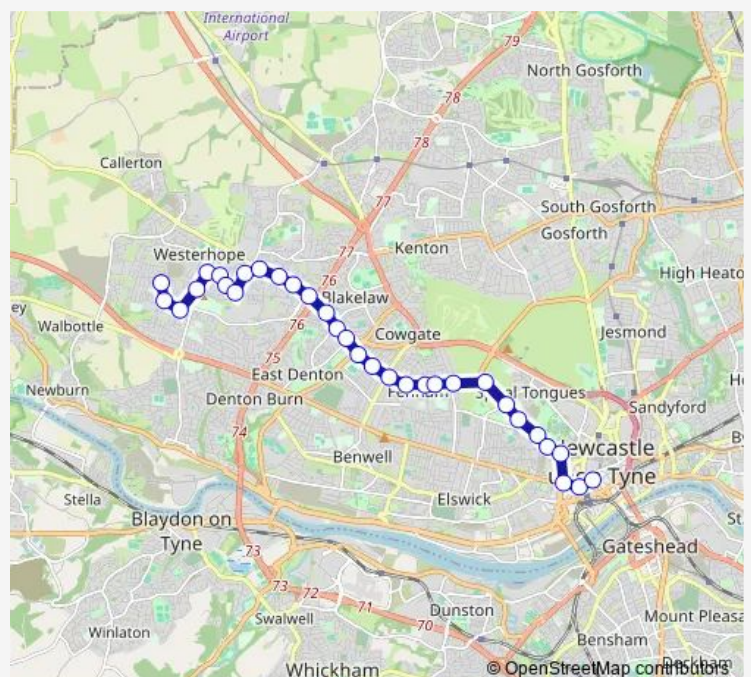

### Direction

Hillhead Parkway-Terminus — Newcastle Grainger Street

32 stops

[Open route schedule](#)

Hillhead Parkway-Terminus

Hillhead Parkway-Elston Close

Hillhead Parkway-Hillhead Road

Hillhead Road-Grosvenor Way

### Route schedule

Hillhead Parkway-Terminus — Newcastle Grainger Street

Monday 07:39

Tuesday 07:39

Wednesday 07:39

Thursday 07:39

Friday 07:39

Saturday —

### Route info

Direction: Hillhead Parkway-Terminus

Stops: 32

Trip Duration: 0 hour 29 min

72A — Grainger Street - North Walbottle, Chapel House or Newbiggin Hall **BusMaps**

Fenham Hall Drive-Simonburn Avenue

## Direction

Westgate Rd-Rutherford St — Hillhead Parkway-Terminus

35 stops

[Open route schedule](#)

Westgate Rd-Rutherford St

Central Stn Westgate Rd

Newcastle Grainger Street

Monument Market Street