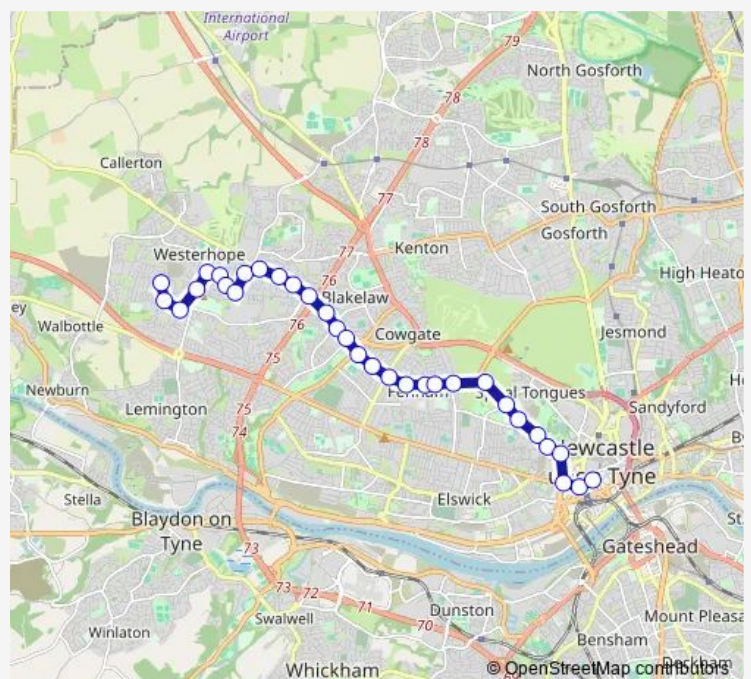

Tuesday 07:39

Wednesday 07:39

Thursday 07:39

Friday 07:39

Saturday —

Sunday —

Route info

Direction: Hillhead Parkway-Terminus

Stops: 32

Trip Duration: 0 hour 29 min

72A — Grainger Street - North Walbottle, Chapel House or Newbiggin Hall **BusMaps**

Fenham Hall Drive-Simonburn Avenue

Fenham Hall Drive-Wingrove Road

Ponteland Road-Fenham Hall Drive

Direction

Westgate Rd-Rutherford St — Hillhead Parkway-Terminus

35 stops

[Open route schedule](#)

Westgate Rd-Rutherford St

Central Stn Westgate Rd

Newcastle Grainger Street

Monument Market Street

32 stops

[Open route schedule](#)

Hillhead Parkway-Terminus

Hillhead Parkway-Elston Close

Hillhead Parkway-Hillhead Road

Hillhead Road-Grosvenor Way

Downend Road

Downend Road-Trafford Walk