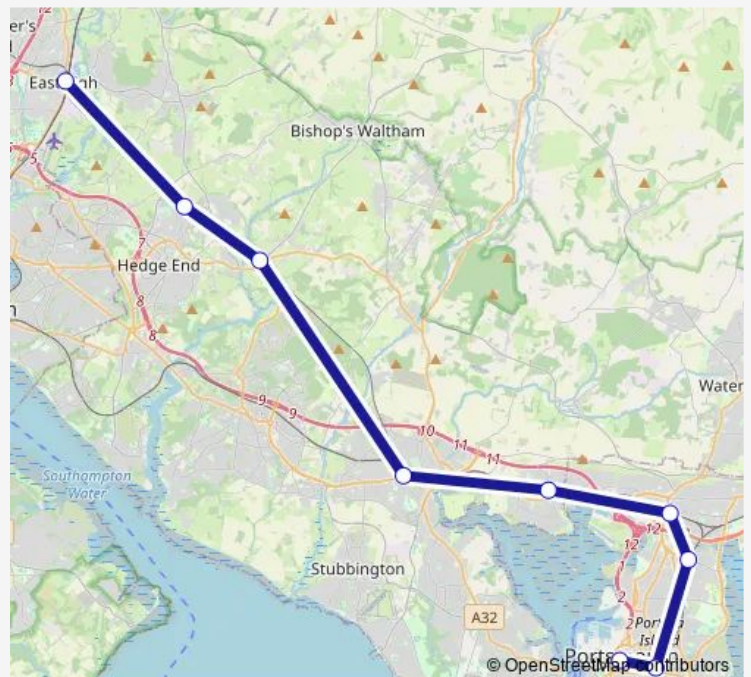

Rail Sw:Pms->Esl SW train service from PMS to Esl

[Go to website](#)

Direction

Portsmouth & Southsea — Eastleigh

9 stops

[Open route schedule](#)

Portsmouth & Southsea

Fratton

Hilsea

Cosham

Portchester

Fareham

Botley

Hedge End

Eastleigh

Route schedule

Portsmouth & Southsea — Eastleigh

Monday —

Tuesday —

Wednesday —

Thursday —

Friday —

Saturday —

Sunday 11:22-23:31

Route info

Direction: Portsmouth & Southsea

Stops: 9

Trip Duration: 0 hour 42 min

Sw:Pms->Esl — SW train service from PMS to Esl

Sw:Pms->Esl Rail time schedules and route maps are available in an offline PDF at busmaps.com. Use the busmaps.com website to see live bus times, train schedule or subway schedule, and step-by-step directions for all public transit in Portsmouth