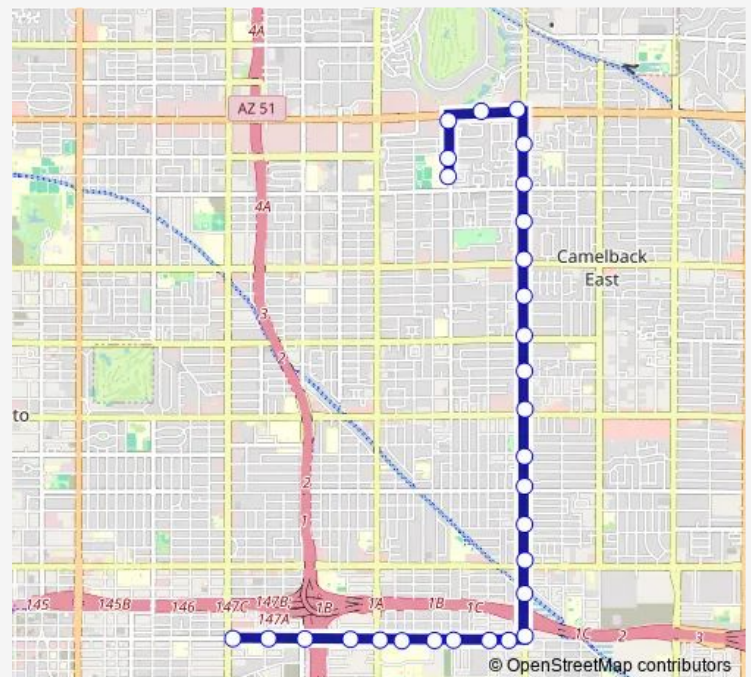

32nd St & Osborn Rd

32nd St & Clarendon Av

32nd St & Indian School Rd

Route schedule

Roosevelt St & 16th St — 28th St & Meadowbrook Av

Monday 06:34-07:37

Tuesday 06:34-07:37

Wednesday 07:29-08:32

Thursday 06:34-07:37

Friday 06:34-07:37

Saturday —

Sunday —

Route info

Direction: Roosevelt St & 16th St

Stops: 29

Trip Duration: 0 hour 27 min

■ 32s — 32nd St/40th St

32nd St & Glenrosa Av

32nd St & Campbell Av

32nd St & Highland Av

Camelback Rd & 32nd St

Camelback Rd & 2910 East

28th St & Camelback Rd

28th St & Highland Av

28th St & Meadowbrook Av

Direction

28th St & Meadowbrook Av — Roosevelt St & 16th St

27 stops

[Open route schedule](#)

28th St & Meadowbrook Av

Campbell Av & 29th St

32nd St & Campbell Av