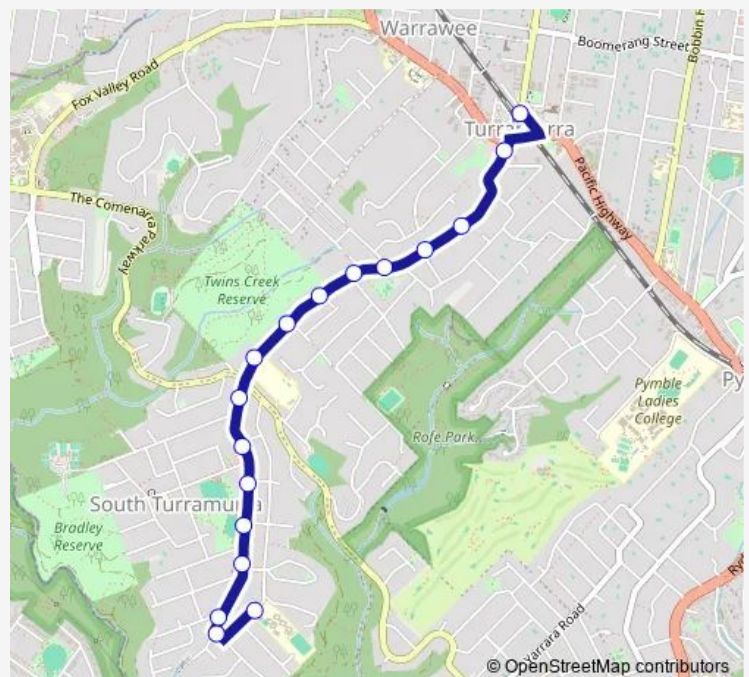

Koombalah Av At Kissing Point Rd

Kissing Point Rd At Benning Av

Kissing Point Rd Opp Geoffrey St

Kissing Point Rd Opp Buller St

Kissing Point Rd Opp Havelock St

South Turrumurra Shops, Kissing Point Rd

Kissing Point Rd After Canoon Rd

Kissing Point Rd Opp Turrumurra Public School

Kissing Point Rd Opp Wattle Pl

Kissing Point Rd Opp Niobe Lane

Kissing Point Rd Opp Boronia Av

Kissing Point Rd At Monteith St

Kissing Point Rd Opp Catalpa Cres

39 Kissing Point Rd

Turrumurra Shops, Kissing Point Rd

Turrumurra Station, Stand A

Route schedule

Turrumurra High School, Maxwell St — Turrumurra Station, Stand A

Monday	15:05
Tuesday	14:35
Wednesday	15:05
Thursday	15:05
Friday	—
Saturday	—
Sunday	—

Route info

Direction: Turrumurra High School, Maxwell St

Stops: 17

Trip Duration: 0 hour 12 min

9101 School Bus time schedules and route maps are available in an offline PDF at busmaps.com. Use the busmaps.com website to see live bus times, train schedule or subway schedule, and step-by-step directions for all public transit in Sydney