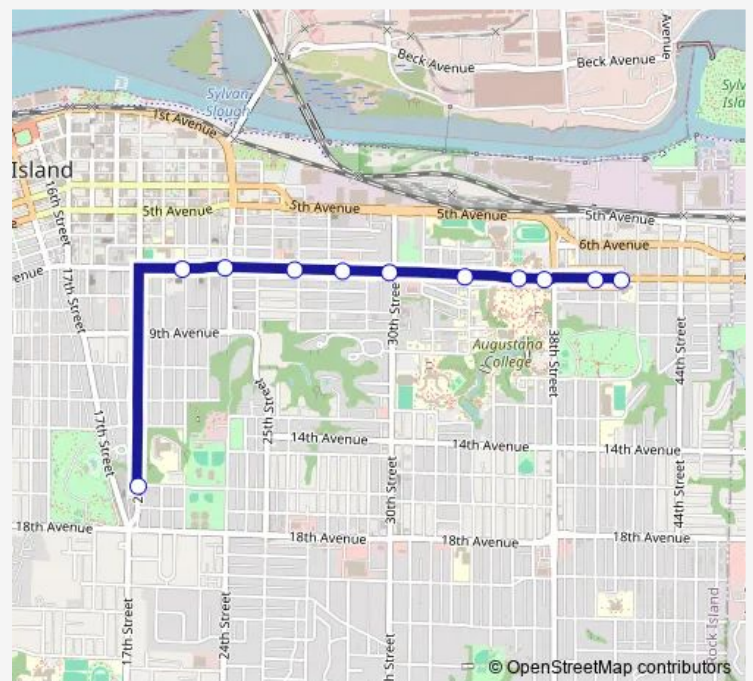

### Direction

20 St & 16 Ave\_01 — Longfellow School

11 stops

[Open route schedule](#)

20 St & 16 Ave\_01

22 St & 7 Ave

24 St & 7 Ave

27 St & 7 Ave

RI Township Office

30 St & 7 Ave

34 St & 7 Ave

Augustana College

38 St & 7 Ave

40 St & 7 Ave

Longfellow School

### Route schedule

20 St & 16 Ave\_01 — Longfellow School

Monday	08:10
Tuesday	08:10
Wednesday	08:10
Thursday	08:10
Friday	08:10
Saturday	—
Sunday	—

### Route info

Direction: 20 St & 16 Ave\_01

Stops: 11

Trip Duration: 0 hour 8 min

**Direction**

Longfellow School — Rihs

18 stops

[Open route schedule](#)