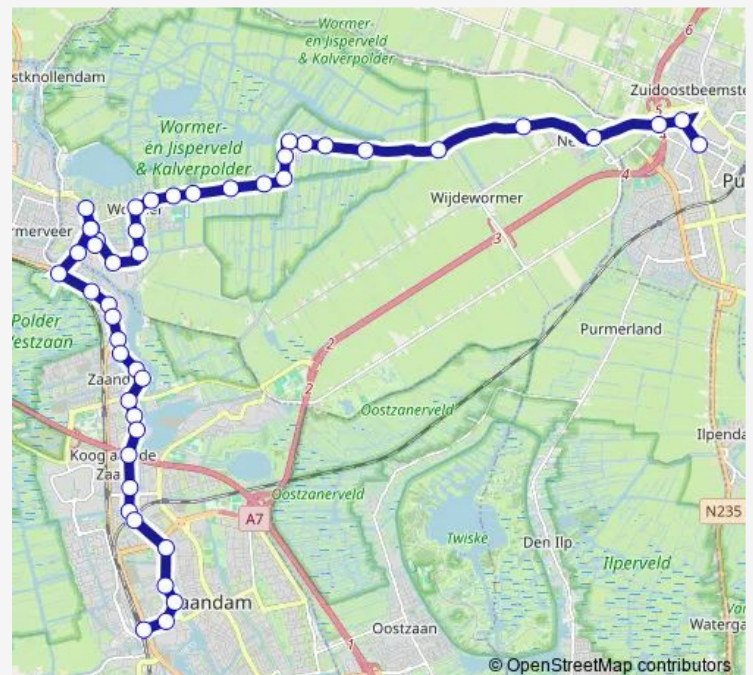

Wormerveer, Warmoesstraat

Wormerveer, Station

Wormer, Nieuweweg

Route schedule

Zaandam, Station — Purmerend, Tramplein

Monday —

Tuesday —

Wednesday —

Thursday —

Friday 06:07-23:21

Saturday 07:21-23:21

Sunday 07:21-23:21

Route info

Direction: Zaandam, Station

Stops: 47

Trip Duration: 1 hour 0 min

67 — Zaandam via Wormerveer - Purmerend

Wormer, Rouenweg

Wormer, Zandweg

Wormer, Noordweg

Wormer, Zandweg

Wormer, Rouenweg

Wormer, De Balk

Wormer, Waterzolder

Saturday 07:21-23:21

Sunday 07:21-23:21

Route info

Direction: Zaandam, Station

Stops: 48

Trip Duration: 0 hour 50 min

Wormer, Rouenweg

Wormer, De Balk