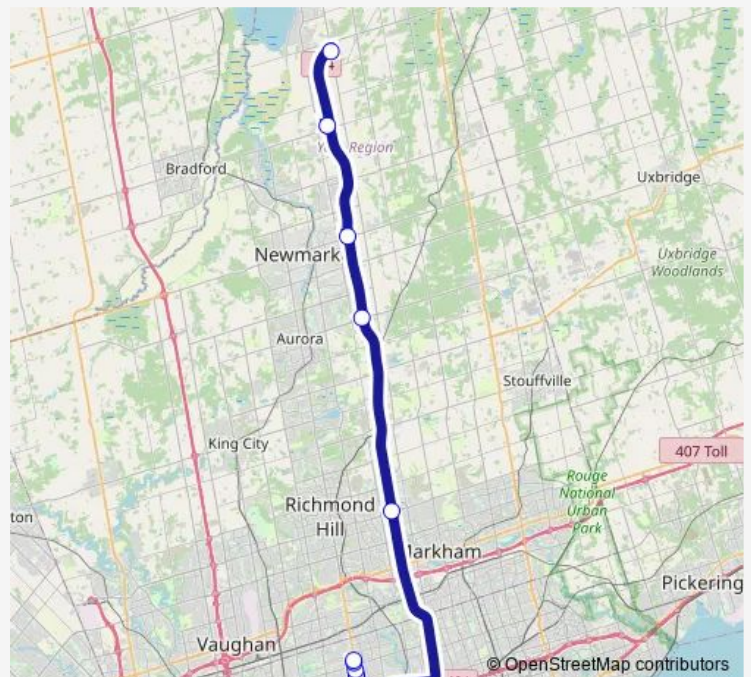

Davis Dr. @ Hwy. 404 Park & Ride

Wellington St. E. @ Hwy. 404 Park & Ride

Major Mackenzie Dr. E. @ Hwy. 404

Yonge St. @ Glendora Ave.

Yonge St. @ Sheppard Ave.

Yonge St. @ Elmwood Ave.

Yonge St. @ Empress Ave.

Wednesday 05:40-08:20

Thursday 05:40-08:20

Friday 05:40-08:20

Saturday —

Sunday —

Route info

Direction: Woodbine Ave. @ Hwy. 404 Park & Ride

Stops: 13

Trip Duration: 1 hour 0 min

Direction

Finch Bus Terminal — Woodbine Ave. @ Hwy. 404 Park & Ride

16 stops

[Open route schedule](#)

Finch Bus Terminal

Yonge St. @ Finch Ave.

Yonge St. @ Kempford Blvd.

Yonge St. @ Churchill Ave.

Yonge St. @ Ellerslie Ave.

Yonge St. @ North York Blvd. (Mel Lastman Square)

Yonge St. @ North York Blvd.

Yonge St. @ Elmhurst Ave.

Yonge St. @ Sheppard Ave.

Yonge St. @ Poyntz Ave.