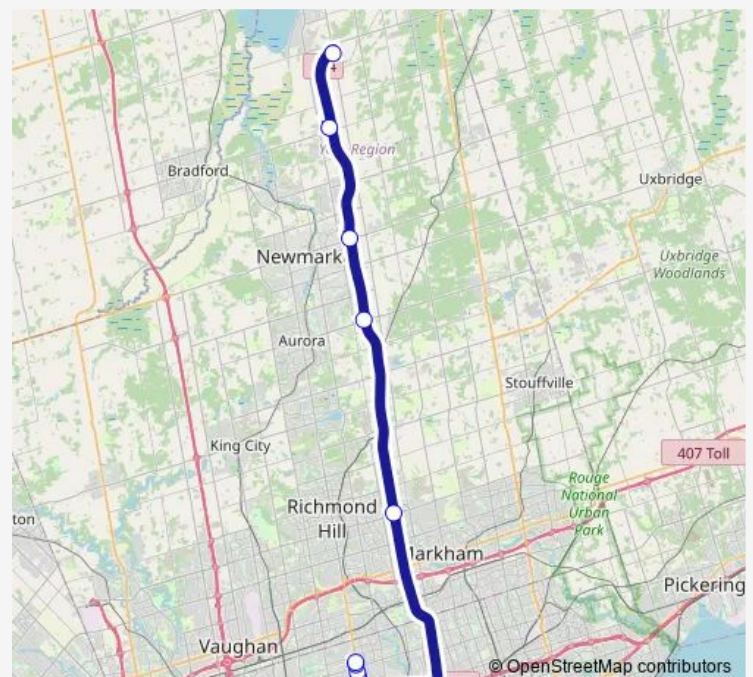

Yonge St. @ Finch Ave.

Finch Bus Terminal

### Route schedule

Woodbine Ave. @ Hwy. 404 Park & Ride — Finch Bus Terminal

Monday 05:40-08:20

Tuesday 05:40-08:20

Wednesday 05:40-08:20

Thursday 05:40-08:20

Friday 05:40-08:20

Saturday —

### Route info

Direction: Woodbine Ave. @ Hwy. 404 Park & Ride

Stops: 13

Trip Duration: 1 hour 0 min

## Direction

Finch Bus Terminal — Woodbine Ave. @ Hwy. 404 Park & Ride

16 stops

[Open route schedule](#)

Finch Bus Terminal

Yonge St. @ Finch Ave.

Yonge St. @ Kempford Blvd.

Yonge St. @ Churchill Ave.