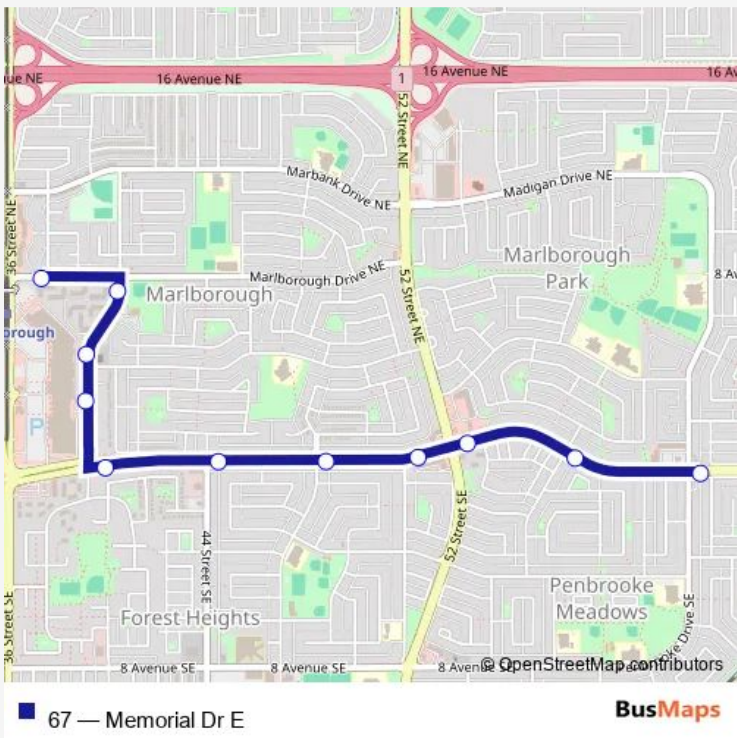

Bus 67 Memorial Dr E

[Go to website](#)

Direction
 Marlborough LRT Station (EB Marlborough Dr) — EB Memorial DR @ Penbrooke DR SE

11 stops

[Open route schedule](#)

- Marlborough LRT Station (EB Marlborough Dr)
- SB Marlborough WY @ Marlborough DR Ne
- SB Marlborough WY @ N.of Maryvale DR Ne
- SB Marlborough WY @ S.of Maryvale DR NE
- EB Memorial DR @ 39 ST Se
- EB Memorial DR @ 44 ST Se
- EB Memorial DR @ 47 ST Se
- EB Memorial DR @ Forest RD Se
- EB Memorial DR @ 52 ST Ne
- EB Memorial DR @ Penworth DR Se
- EB Memorial DR @ Penbrooke DR SE

Route schedule

Marlborough LRT Station (EB Marlborough Dr) — EB Memorial DR @ Penbrooke DR SE

Monday	05:03-23:37
Tuesday	05:03-23:37
Wednesday	05:03-23:37
Thursday	05:03-23:37
Friday	05:03-23:37
Saturday	06:03-23:33
Sunday	06:03-23:33

Route info

Direction: Marlborough LRT Station (EB Marlborough Dr)

Stops: 11

Trip Duration: 0 hour 8 min

Direction

EB Memorial DR @ Penbrooke DR SE — Marlborough LRT Station (EB Marlborough Dr)

14 stops

[Open route schedule](#)

EB Memorial DR @ Penbrooke DR SE

NB 68 ST E @ Memorial Dr

SB Abbeydale DR @ 4 AV Ne

WB Memorial DR @ Abbeydale DR Ne

WB Memorial DR @ 68 ST Ne

WB Memorial DR @ Madigan DR Ne

WB Memorial DR @ 59 ST Ne

WB Memorial DR @ 52 ST Ne