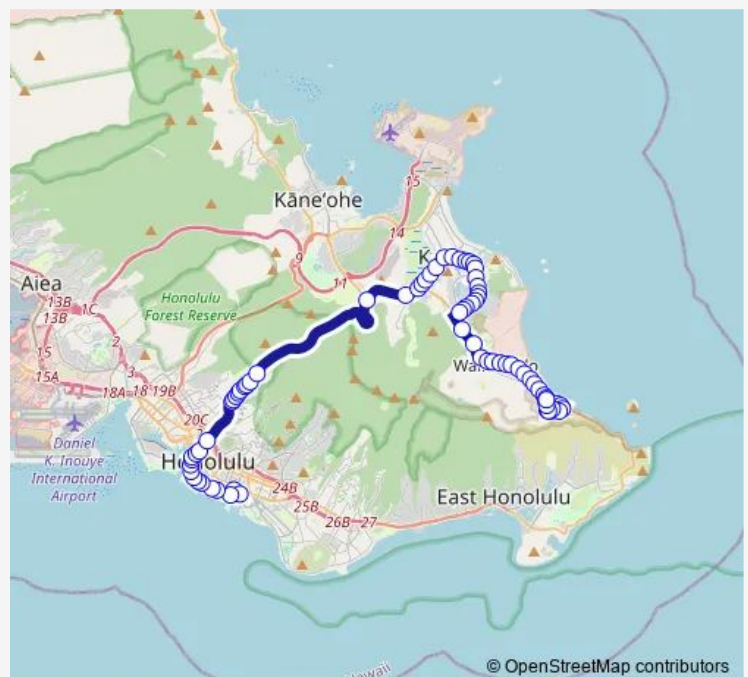

Kalanianaʻole HWY + OPP Flamingo St

Kalanianaʻole HWY + Olomana Golf Link

Kalanianaʻole HWY + Kanapuu Dr

### Route schedule

Kalanianaʻole HWY + 41-702 — Kona ST + OPP Kona IKI ST (Fs)

Monday 04:46-22:19

Tuesday 04:46-22:19

Wednesday 04:46-22:19

Thursday 04:46-22:19

Friday 04:46-22:19

Saturday 06:06-22:20

### Route info

Direction: Kalanianaʻole HWY + 41-702

Stops: 69

Trip Duration: 1 hour 16 min

67 — Honolulu-Kailua-Waimanalo

Keolu DR + OPP Akake Pl

Keolu DR + Kanapuu Dr

Keolu DR + Akamai St

Nakini ST + ALA KOA St

67 Bus time schedules and route maps are available in an offline PDF at [busmaps.com](https://busmaps.com). Use the [busmaps.com](https://busmaps.com) website to see live bus times, train schedule or subway schedule, and step-by-step directions for all public transit in Honolulu