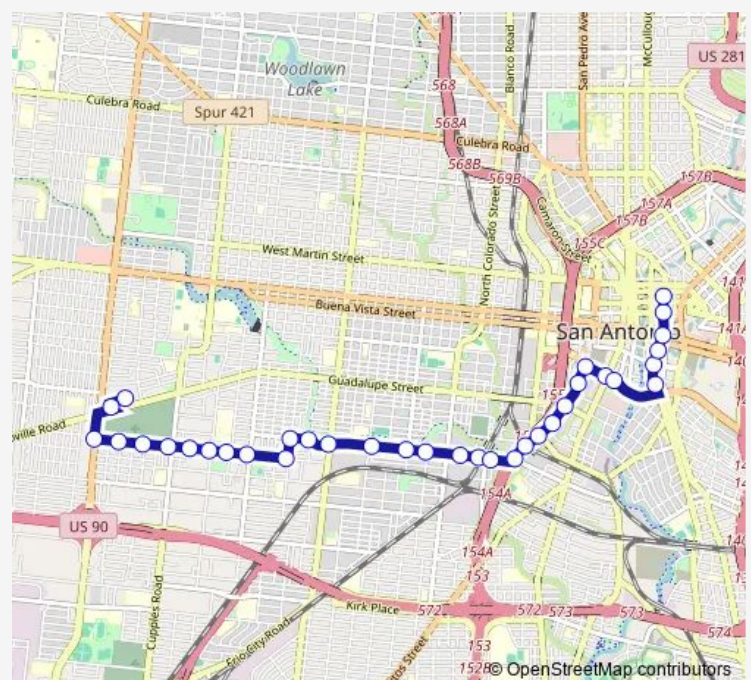

### Route schedule

ST. Mary'S Between Convent & Mart — LAS Palmas Shopping Center

Monday 06:12-21:12

Tuesday 06:12-21:12

Wednesday 06:12-21:12

Thursday 06:12-21:12

Friday 06:12-21:12

Saturday 06:16-21:16

### Route info

Direction: ST. Mary'S Between Convent & Mart

Stops: 33

Trip Duration: 0 hour 26 min

67 — Laredo

Laredo & Hamilton

Hamilton & Saltillo

Saltillo & S W 19th

## Route schedule

LAS Palmas Shopping Center — Navarro Between Travis & Pecan

Monday 06:07-21:50

Tuesday 06:07-21:50

Wednesday 06:07-21:50

Thursday 06:07-21:50

Friday 06:07-21:50

Saturday 05:52-21:55

## Route info

Direction: LAS Palmas Shopping Center

Stops: 35

Trip Duration: 0 hour 25 min

S. Laredo & Guadalupe

Santa Rosa Opposite Urban Loop

Santa Rosa & Cesar Chavez Blvd

Cesar Chavez Blvd & S. Flores