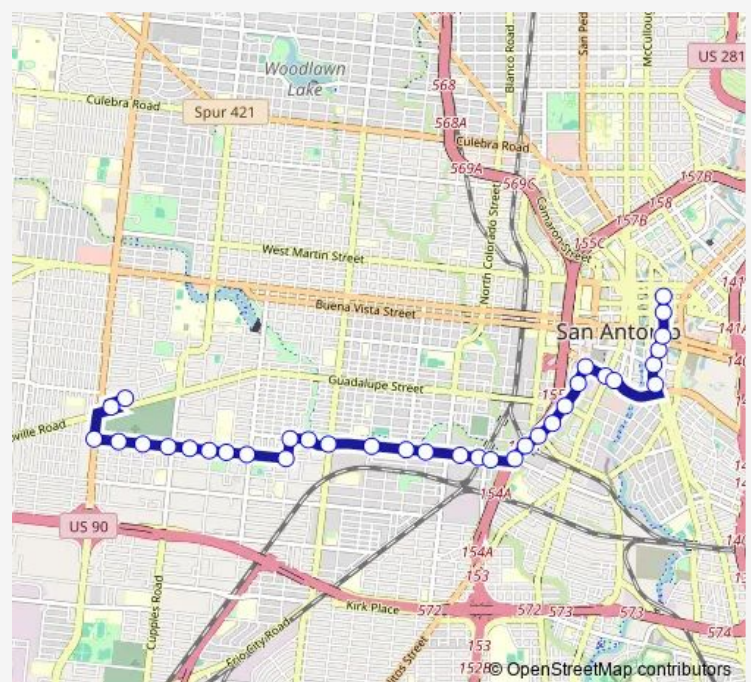

Thursday 06:07-21:50

Friday 06:07-21:50

Saturday 05:52-21:55

Sunday 05:58-21:50

Route info

Direction: LAS Palmas Shopping Center

Stops: 35

Trip Duration: 0 hour 25 min

67 — Laredo

S. Laredo & Sprr

S. Laredo & S. Alamo

S. Laredo IN Front OF 1100

S. Laredo & Guadalupe

Santa Rosa Opposite Urban Loop

Santa Rosa & Cesar Chavez Blvd

Cesar Chavez Blvd & S. Flores

Cesar Chavez Blvd & S. Main

S. St. Mary's btwn. Cesar Chavez & Arciniega

S.St.Mary'S & Nueva

Navarro Opposite Villita

Commerce & Navarro

Navarro & Houston

Navarro Between Travis & Pecan

Direction

Wednesday 06:12-21:12

Thursday 06:12-21:12

Friday 06:12-21:12

Saturday 06:16-21:16

Sunday 06:10-21:12

Route info

Direction: ST. Mary'S Between Convent & Mart

Stops: 33