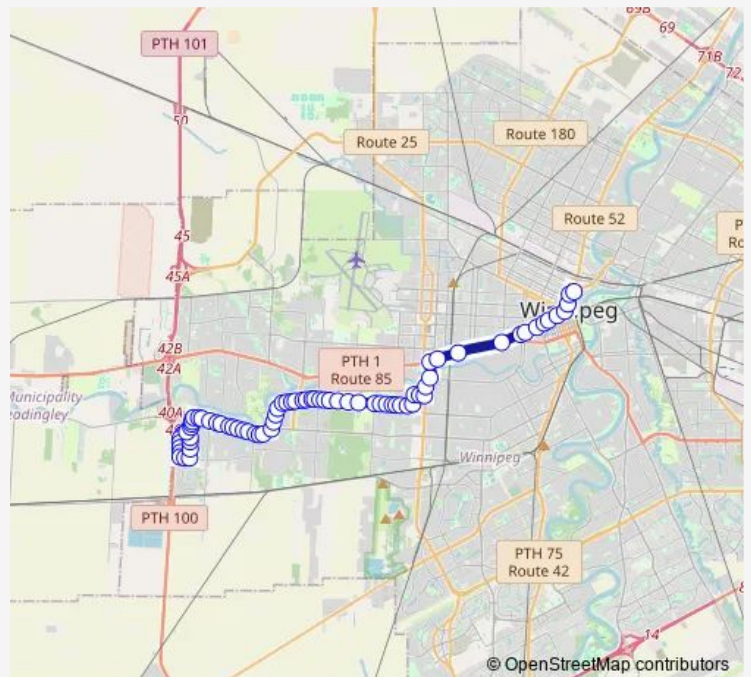

### Direction

Eastbound Pacific at Martha — Northbound Dale at Windmill

77 stops

[Open route schedule](#)

- Eastbound Pacific at Martha
- Westbound Market at Main (Concert Hall)
- Southbound Main at Lombard
- Westbound Portage at Garry
- Westbound Portage at Donald (Canada Life Centre)
- Westbound Portage at Edmonton (Portage Place)
- Westbound Portage at Colony
- Westbound Portage at Spence (U of W)
- Westbound Portage at Sherbrook
- Westbound Portage at Maryland
- Westbound Portage at Burnell
- Westbound Portage at Valour
- Westbound Portage at Tylehurst (Polo Park)
- Westbound Portage at Century
- Southbound Kenaston at Academy
- Southbound Kenaston at Fulham
- Southbound Kenaston at Willow
- Westbound Tuxedo at Kenaston
- Westbound Tuxedo at Doncaster
- Southbound Edgeland at Tuxedo
- Southbound Edgeland at Corydon

### Route schedule

Eastbound Pacific at Martha — Northbound Dale at Windmill

|           |             |
|-----------|-------------|
| Monday    | 05:34-17:51 |
| Tuesday   | 05:34-17:51 |
| Wednesday | 05:34-17:51 |
| Thursday  | 05:34-17:51 |
| Friday    | 05:34-17:51 |
| Saturday  | —           |
| Sunday    | —           |

### Route info

Direction: Eastbound Pacific at Martha

Stops: 77

Trip Duration: 1 hour 0 min

67 — Charleswood Express

Westbound Corydon at Southport

Westbound Corydon at Handsart

Westbound Corydon at Park

Westbound Roblin at Elmhurst

Westbound Roblin at Varsity View

Westbound Roblin at Princeton

Westbound Roblin at Alcrest

Westbound Roblin at William Clement

Westbound Roblin at Mcquaker

Westbound Roblin at Oakdale