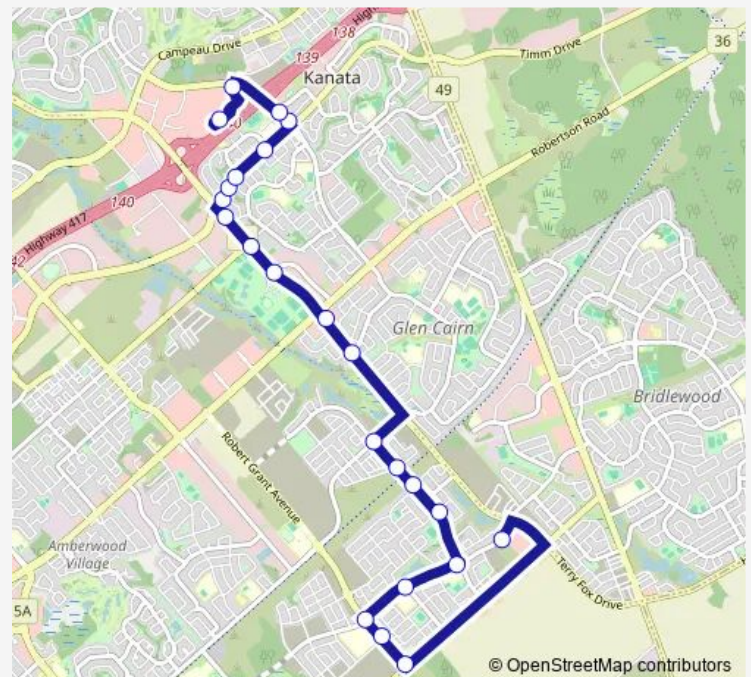

Saturday —

Sunday —

Route info

Direction: KATIMAVIK / MCGIBBON

Stops: 21

Trip Duration: 0 hour 15 min

© OpenStreetMap contributors

Direction