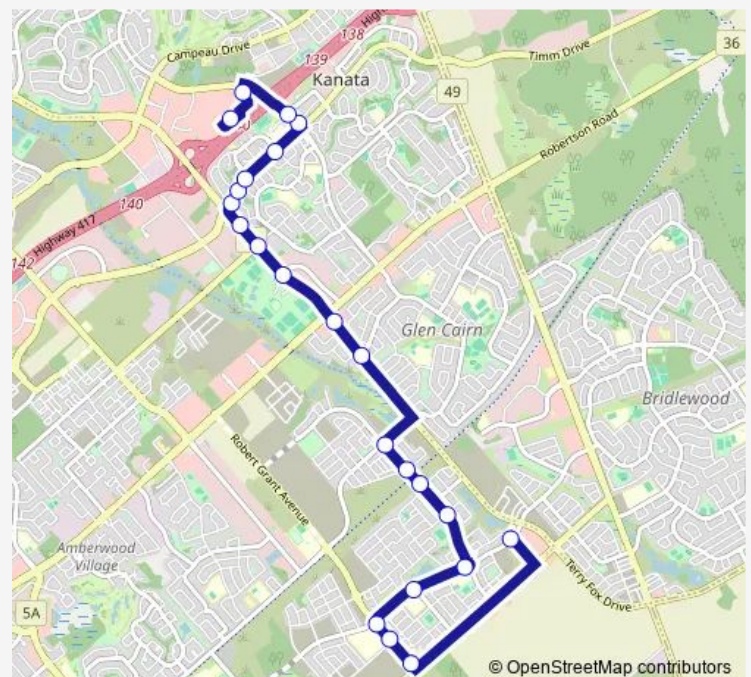

Thursday 07:12-21:13

Friday 07:12-21:13

Saturday —

Sunday —

Route info

Direction: Cope / Paseana

Stops: 23

Trip Duration: 0 hour 20 min

Wednesday 09:00-21:00

Thursday 09:00-21:00

Friday 09:00-21:00

Saturday —

Sunday —

Route info

Direction: Terry Fox

Stops: 19