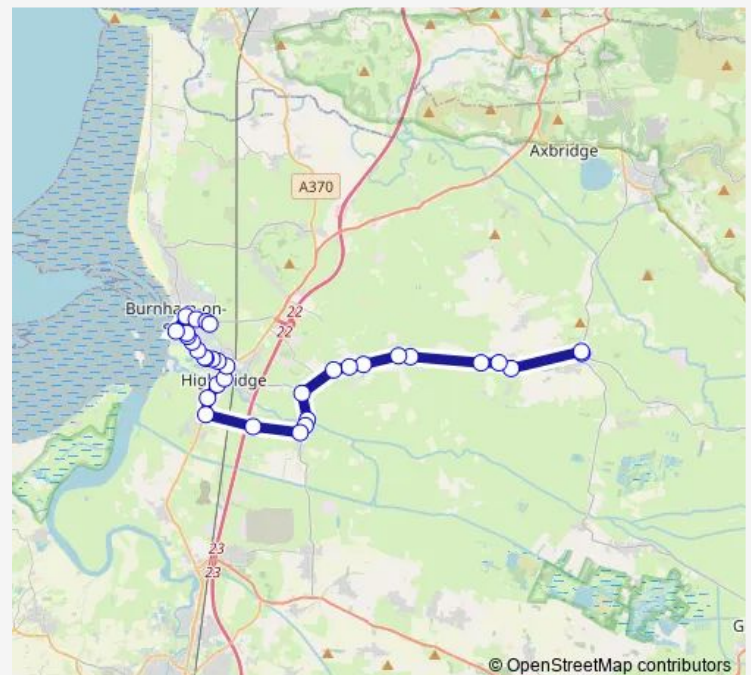

The George Hotel

Cemetery

Pepperall Road

Route schedule

The Borough Yard — Superstore

Monday 10:00-13:55

Tuesday 10:00-13:55

Wednesday 10:00-13:55

Thursday 10:00-13:55

Friday 10:00-13:55

Saturday —

Sunday —

Route info

Direction: The Borough Yard

Stops: 33

Trip Duration: 0 hour 41 min

Old Pier Tavern

Hospital

Westmans Estate

Rosewood Inn

Superstore

Direction

Superstore — The Mall

31 stops

Friday 09:12-13:15

Saturday —

Sunday —

Route info

Direction: Superstore

Stops: 31

Trip Duration: 0 hour 39 min

The White Horse Inn