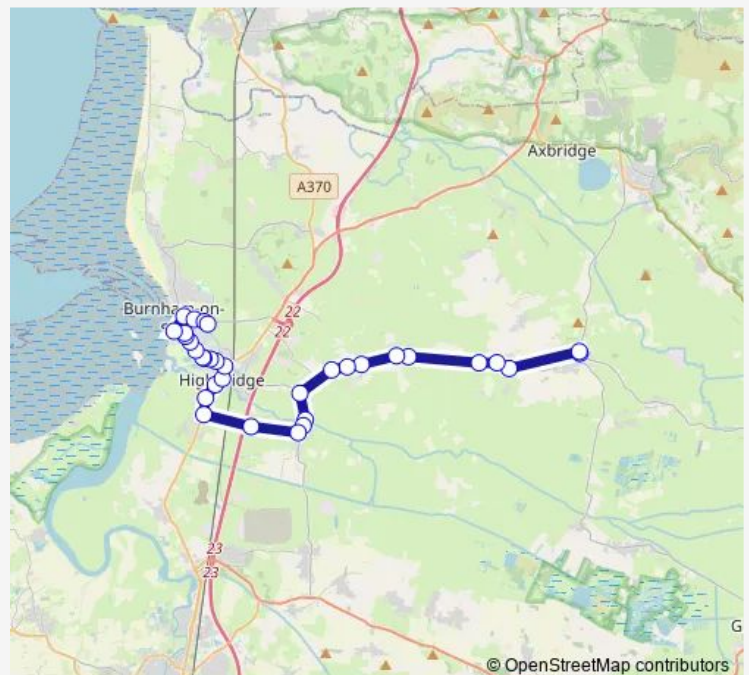

Thursday 10:00-13:55

Friday 10:00-13:55

Saturday —

Sunday —

Route info

Direction: The Borough Yard

Stops: 33

Trip Duration: 0 hour 41 min

Old Pier Tavern

Hospital

Westmans Estate

Rosewood Inn

Superstore

Direction

Superstore — The Mall

31 stops

[Open route schedule](#)

Superstore

Rosewood Inn

Westmans Estate

Hospital

Post Office

Old Pier Tavern

St Josephs School

Friday 09:12-13:15

Saturday —

Sunday —

Route info

Direction: Superstore

Stops: 31

Trip Duration: 0 hour 36 min

The White Horse Inn