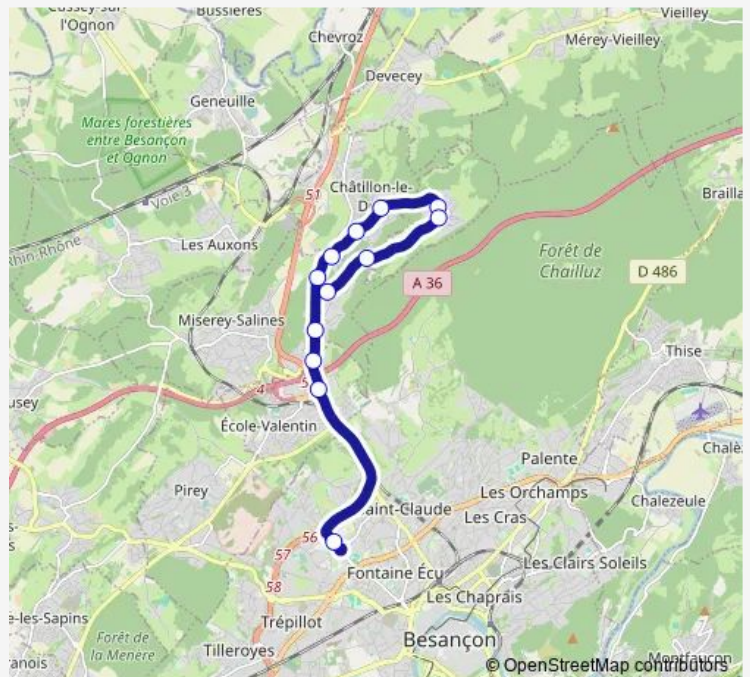

# Bus 67 Châtillon-le-Duc <> Pôle Temis

[Go to website](#)

**Direction**

Temis — Châtillon-le-Duc - Chemin des Tilles

12 stops

[Open route schedule](#)

- Temis
- École-Valentin - Valentin
- École-Valentin - Centre Commercial
- École-Valentin - Espace Valentin
- Châtillon-le-Duc - Clos des Pins
- Châtillon-le-Duc - Barbizets
- Châtillon-le-Duc - Creux de Navarre
- Châtillon-le-Duc - Bellevue
- Tallenay - Vauciels
- Tallenay - Centre
- Tallenay - Vie aux Loups
- Châtillon-le-Duc - Chemin des Tilles

Direction: Temis

Stops: 12

Trip Duration: 0 hour 20 min

67 — Châtillon-le-Duc <> Pôle Temis

## Direction

Châtillon-le-Duc - Chemin des Tilles — Temis

12 stops

[Open route schedule](#)

Châtillon-le-Duc - Chemin des Tilles

Tallenay - Vie aux Loups

Tallenay - Centre

Tallenay - Vauciels

## Route info

Direction: Châtillon-le-Duc - Chemin des Tilles

Stops: 12

Trip Duration: 0 hour 20 min

67 Bus time schedules and route maps are available in an offline PDF at [busmaps.com](https://busmaps.com). Use the [busmaps.com](https://busmaps.com) website to see live bus times, train schedule or subway schedule, and step-by-step directions for all public transit in Besancon