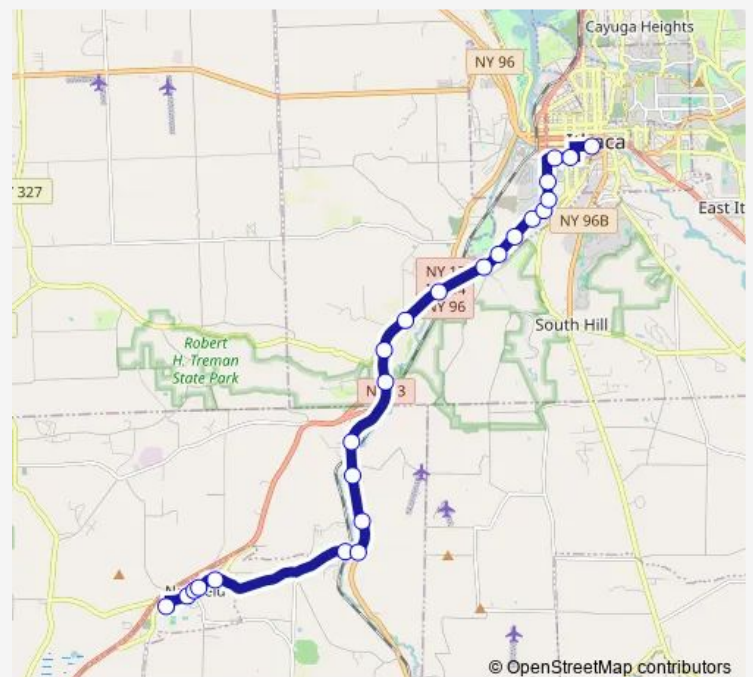

Thursday 16:35-19:05

Friday 16:35-19:05

Saturday —

Sunday —

Route info

Direction: Vet School

Stops: 26

Trip Duration: 0 hour 35 min

67 — Route 67

Elmira Rd @ Enfield Falls

Elmira Rd @ Enfield Creek Overpass

Elmira Rd @ Main

Main @ Vankirk

Newfield Central School

Direction

Newfield Central School — Ithaca Commons - Green St

24 stops

[Open route schedule](#)

Newfield Central School

Main @ Pearl

Main @ Bridge

Newfield-Town Hall

Newfield Depot @ Mill

Newfield Depot @ Valley Manor

Friday 06:55-19:28

Saturday 07:32-19:25

Sunday 07:32-18:55

Route info

Direction: Newfield Central School

Stops: 24

Trip Duration: 0 hour 23 min

Direction