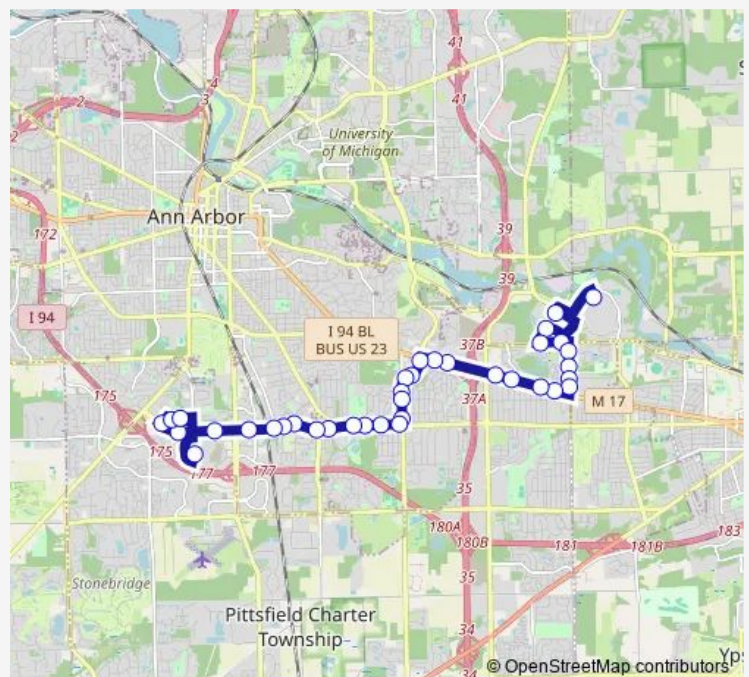

Platt + Canterbury Rd.

Platt + Lookout

Platt + Carlton

Route schedule

Trinity Health - Ann Arbor Hospital — Briarwood Mall - Main Stop

Monday 06:18-23:09

Tuesday 06:18-23:09

Wednesday 06:18-23:09

Thursday 06:18-23:09

Friday 06:18-23:09

Saturday 07:28-23:09

Sunday 07:58-21:09

Route info

Direction: Trinity Health - Ann Arbor Hospital

Stops: 37

Trip Duration: 0 hour 42 min

Eisenhower + Hayes St

Eisenhower + Industrial

Eisenhower + Boardwalk

Eisenhower + Plaza

Eisenhower + Signature

Northbrook + Eisenhower

Oakbrook + Northbrook

S- Oakbrook west of S Main

Briarwood Mall - Main Stop

Direction

Briarwood Mall - Main Stop — Trinity Health - Ann Arbor Hospital

31 stops

[Open route schedule](#)

Briarwood Mall - Main Stop

Oakbrook + Main

Oakbrook + Northbrook