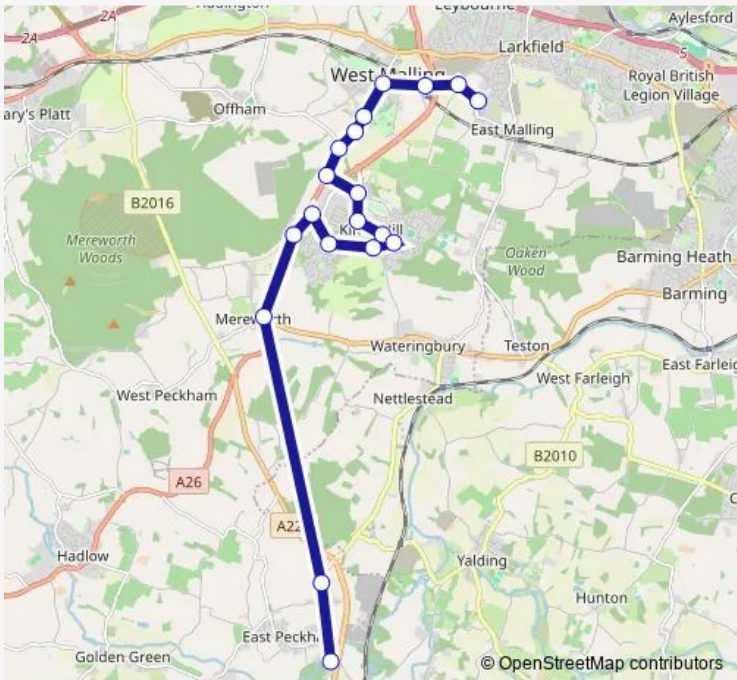

Bus 67 Hale Street - West Malling - The Holmesdale School

[Go to website](#)

Direction
 The Malling School — Co-op
 19 stops
[Open route schedule](#)

- The Malling School
- Winterfield Lane
- More Park School
- High Street
- Manor Park Country Park
- St Leonard's Street
- Teston Road
- King Hill
- Tower View
- Asda
- Baxter Way
- Bovarde Avenue
- Melrose Avenue
- Forest Way
- Gibson Drive
- Typhoon Road
- Crossroads
- Seven Mile Lane
- Co-op

Route schedule
 The Malling School — Co-op

Monday	15:30
Tuesday	15:30
Wednesday	15:30
Thursday	15:30
Friday	15:30
Saturday	—
Sunday	—

Route info
 Direction: The Malling School
 Stops: 19
 Trip Duration: 0 hour 35 min

67 — Hale Street - West Malling - The Holmesdale School **BusMaps**

Direction

Seven Mile Lane — The Holmesdale School

22 stops

[Open route schedule](#)

Seven Mile Lane

Co-op

Crossroads

Thursday 07:50

Friday 07:50

Saturday —

Sunday —

Route info

Direction: Seven Mile Lane

Stops: 22

Trip Duration: 0 hour 50 min