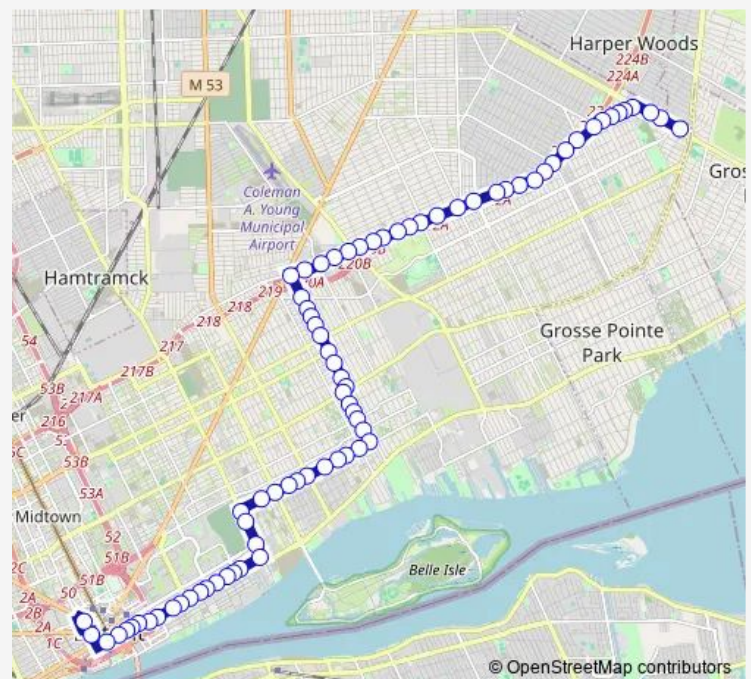

Harper & Chalmers

Harper & Lakeview

Harper & Dickerson

Route schedule

Moross & Mack — Rosa Parks Transit Center - Deboarding

Monday 06:15-23:00

Tuesday 06:15-23:00

Wednesday 06:15-23:00

Thursday 06:15-23:00

Friday 06:15-23:00

Saturday 07:00-23:00

Sunday 07:02-20:02

Route info

Direction: Moross & Mack

Stops: 77

Trip Duration: 0 hour 46 min

Direction: Rosa Parks Transit Center - Bay 12

Stops: 79

Trip Duration: 0 hour 51 min

Kercheval & Van Dyke

Kercheval & Seminole

Kercheval & Burns

Kercheval & Hibbard

Mcclellan & Kercheval