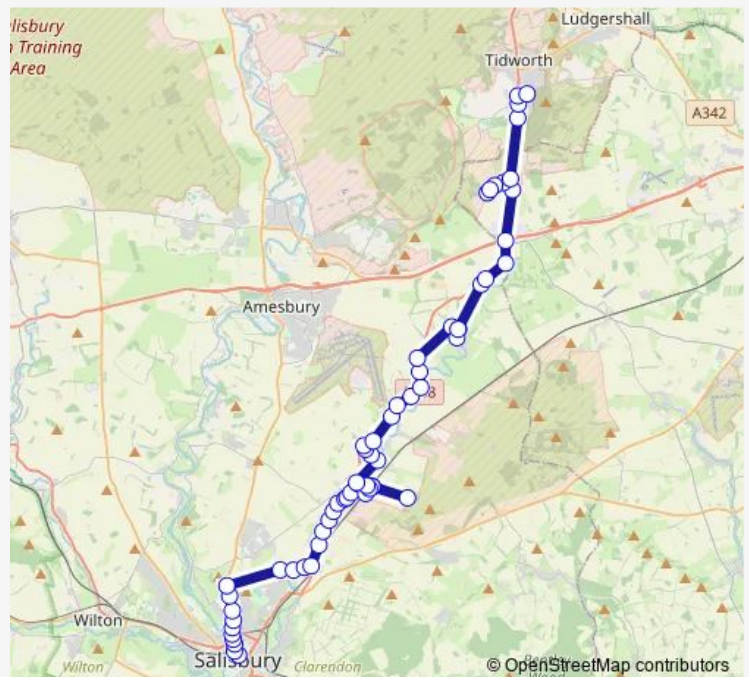

Thursday 15:45

Friday 15:45

Saturday —

Sunday —

Route info

Direction: Endless Street

Stops: 53

Trip Duration: 0 hour 58 min

■ 67 — Tidworth - Salisbury

BusMaps

Kirkee

The Green

The Arch

The Arch

Primary School

Chapmans Corner