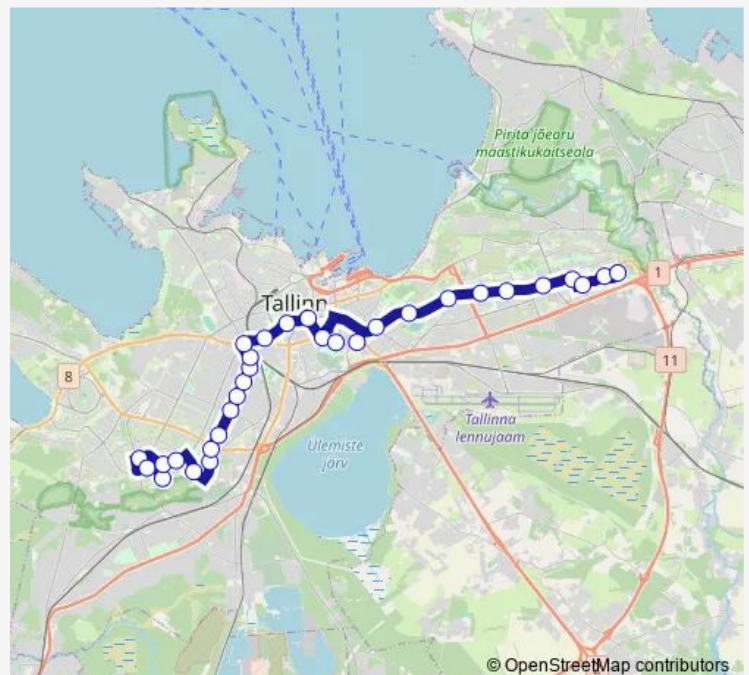

Bussijaam (bus station)

### Route schedule

J. Sütiste tee — Seli

Monday 05:15-23:41

Tuesday 05:15-23:41

Wednesday 05:15-23:41

Thursday 05:15-23:41

Friday 05:15-23:41

Saturday 05:45-23:59

### Route info

Direction: J. Sütiste tee

Stops: 31

Trip Duration: 0 hour 57 min

67 — Seli - J. Sütiste tee

J.Vilmsi

Kumu

Paesilla