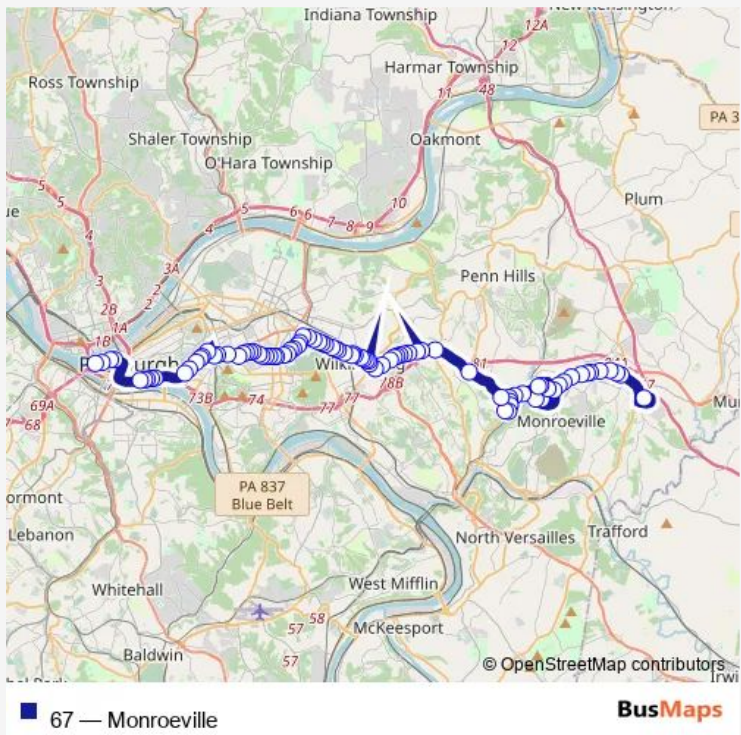

# Bus 67 Monroeville

[Go to website](#)

**Direction**  
 Forbes Hospital — LIBERTY AVE + WYNDHAM GRAND HOTEL  
 90 stops  
[Open route schedule](#)

- Forbes Hospital
- Upmc East Drive + Hospital
- LOWES DR + FOX PLAN RD FS
- WM Penn HWY + Sunrise Hotel
- WM Penn HWY + Center Fs
- WM Penn HWY + Duffs
- WM Penn HWY + RED Lobster
- WM Penn HWY + Northern Pike Fs
- WM Penn HWY + Country Square Sc
- Mall Blvd + Mall Blvd Plaza
- Mall Blvd + Steps
- Mall Blvd + K-Mart
- Monroeville Mall + West Court Entrance
- Monroeville Mall Park AND Ride West
- Expomart DR + West Entrance
- WM Penn HWY + KIA Dealership
- WM Penn HWY + Sams Warehouse Drwvy
- WM Penn HWY + PEP Boys
- WM Penn HWY + Kingston Fs
- Penn Center Blvd + Rite AID Drwvy
- Penn Center Blvd + Bldg #3

**Route schedule**  
 Forbes Hospital — LIBERTY AVE + WYNDHAM GRAND HOTEL

Monday	—
Tuesday	—
Wednesday	08:18-21:21
Thursday	08:18-21:21
Friday	—
Saturday	07:22-23:27
Sunday	08:18-21:21

**Route info**  
 Direction: Forbes Hospital  
 Stops: 90  
 Trip Duration: 1 hour 11 min