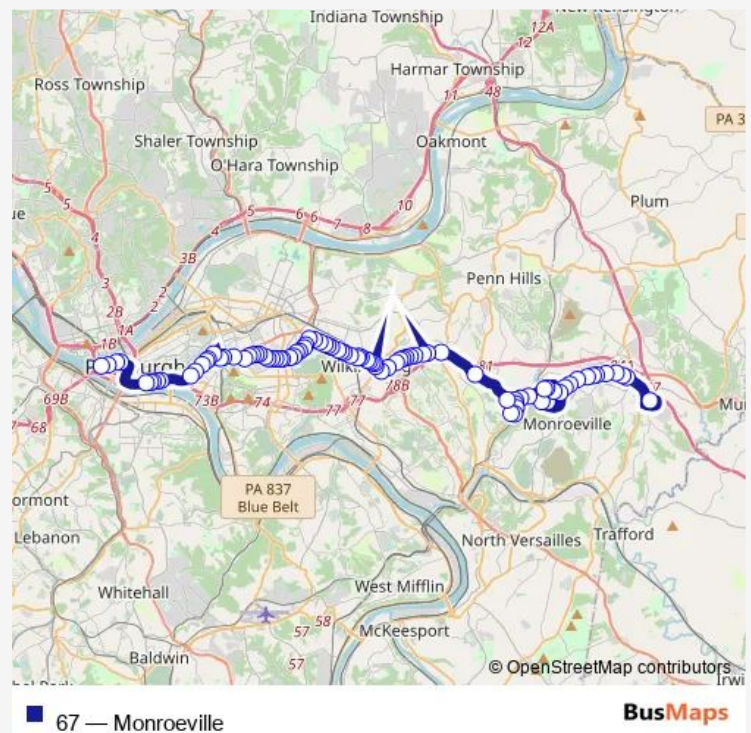

WM Penn HWY + Kingston Fs

Penn Center Blvd + Rite AID Drwvy

Penn Center Blvd + Bldg #3

Route schedule

Forbes Hospital — Liberty AVE + Wyndham Grand Hotel

Monday 08:15-21:43

Tuesday —

Wednesday —

Thursday —

Friday —

Saturday 07:21-00:26⁺¹

Sunday 08:15-21:43

Route info

Direction: Forbes Hospital

Stops: 90

Trip Duration: 1 hour 13 min