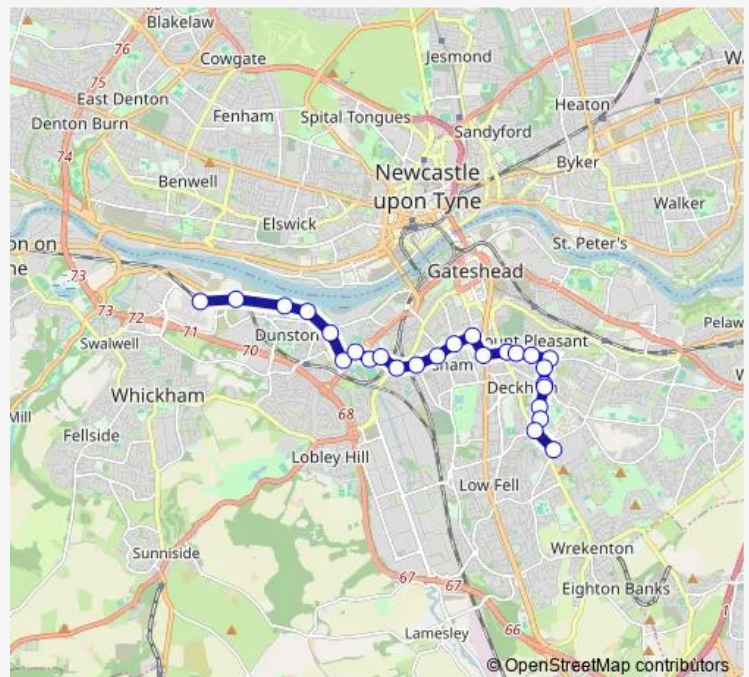

### Route schedule

Metrocentre Interchange — Queen Elizabeth Hospital

Monday 07:15-18:15

Tuesday —

Wednesday —

Thursday 07:15-18:15

Friday 07:15-18:15

Saturday —

### Route info

Direction: Metrocentre Interchange

Stops: 26

Trip Duration: 0 hour 25 min

67 — Metrocentre - Wardley

Broadway-Carr Hill Road

Broadway-Pottersway

Broadway-Crossways

## Direction

Metrocentre Interchange — Queen Elizabeth Hospital

26 stops

[Open route schedule](#)

Metrocentre Interchange

Handy Drive-Bus Depot

St Omers Road

Colliery Road

## Route info

Direction: Metrocentre Interchange

Stops: 48

Trip Duration: 0 hour 41 min

Queen Elizabeth Hospital

Queen Elizabeth Hospital

Windy Nook Road

Windy Nook Road - Stone Street