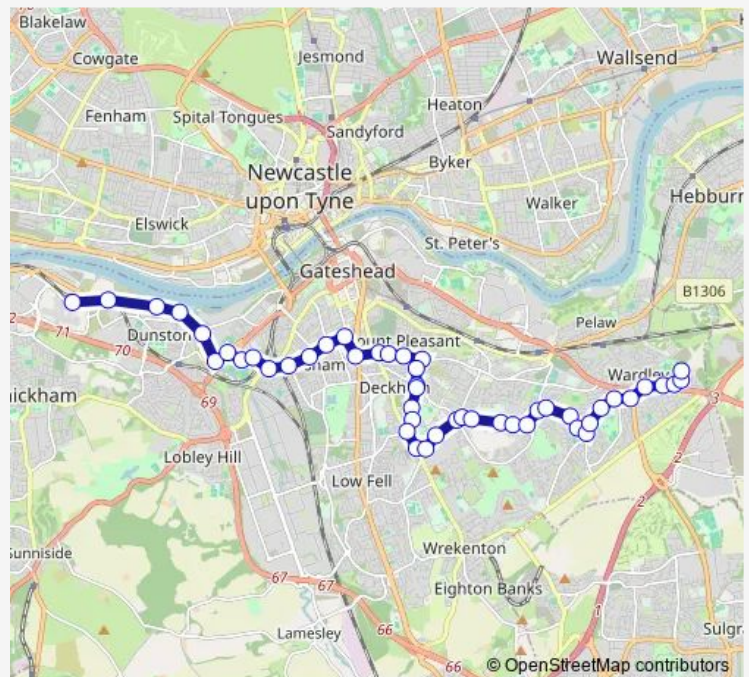

### Route schedule

Metrocentre Interchange — Queen Elizabeth Hospital

Monday 07:15-18:15

Tuesday —

Wednesday 07:15-18:15

Thursday 07:15-18:15

Friday 07:15-18:15

Saturday —

### Route info

Direction: Metrocentre Interchange

Stops: 26

Trip Duration: 0 hour 25 min

67 — Metrocentre - Wardley

Broadway-Carr Hill Road

Broadway-Pottersway

Broadway-Crossways

## Direction

Metrocentre Interchange — Queen Elizabeth Hospital

26 stops

[Open route schedule](#)

Metrocentre Interchange

Handy Drive-Bus Depot

St Omers Road

Colliery Road

## Route info

Direction: Metrocentre Interchange

Stops: 48

Trip Duration: 0 hour 41 min

Queen Elizabeth Hospital

Queen Elizabeth Hospital

Windy Nook Road

Windy Nook Road - Stone Street