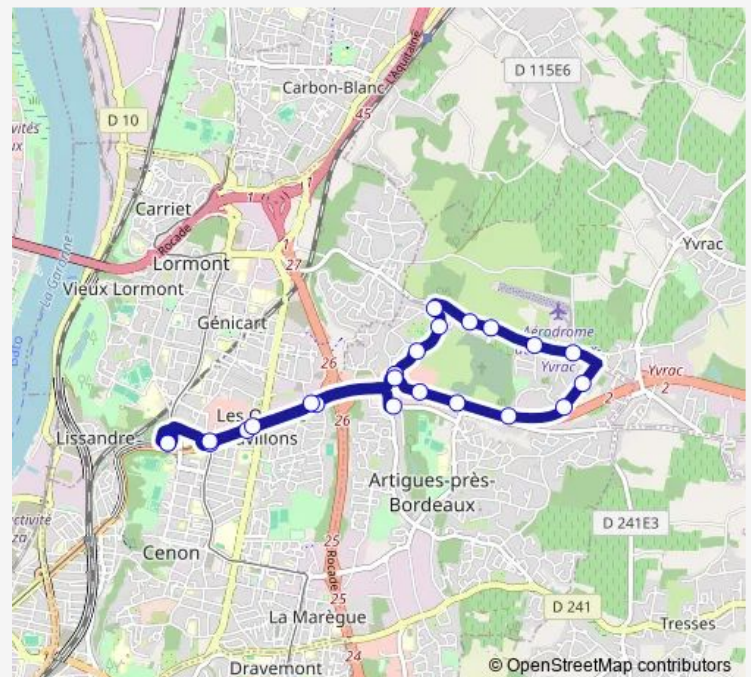

### Direction

Buttinière — Buttinière

23 stops

[Open route schedule](#)

Buttinière

Place des 2 Villes (vers Rocade)

4 Pavillons (vers Rocade)

Kennedy (vers Rocade)

### Route schedule

Buttinière — Buttinière

Monday 06:25-19:15

Tuesday 06:25-19:15

Wednesday 06:25-19:15

Thursday 06:25-19:15

Friday 06:25-19:15

Saturday 06:25-19:15

### Route info

Direction: Buttinière

Stops: 23

Trip Duration: 0 hour 26 min

67 — Locale 67

Place des 2 Villes (vers Buttinière)

Buttinière

67 Bus time schedules and route maps are available in an offline PDF at [busmaps.com](https://busmaps.com). Use the [busmaps.com](https://busmaps.com) website to see live bus times, train schedule or subway schedule, and step-by-step directions for all public transit in Bordeaux