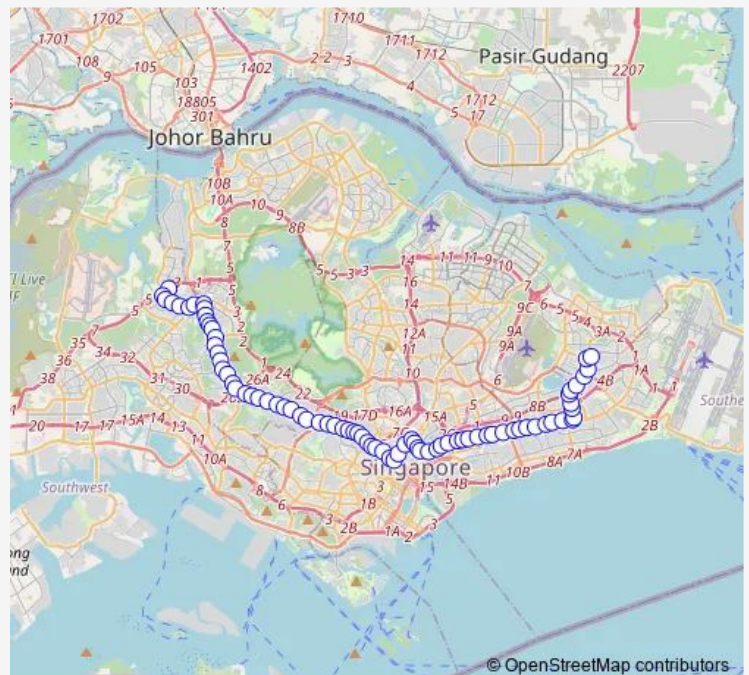

Opp Pei Hwa Presby Pr Sch

### Route schedule

Choa Chu Kang Int — Tampines Int

Monday 05:30

Tuesday 05:30

Wednesday 05:30

Thursday 05:30

Friday 05:30

Saturday 05:30

### Route info

Direction: Choa Chu Kang Int

Stops: 79

Trip Duration: 2 hour 13 min

Opp King Albert Pk Stn

Hua Guan Gdns

Opp The Nexus

Aft Swiss Club Rd