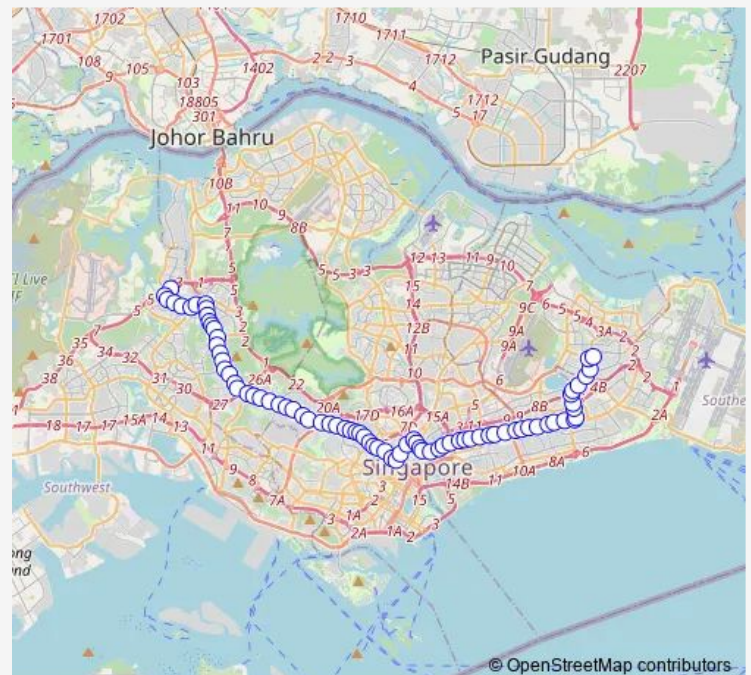

Opp Pei Hwa Presby Pr Sch

### Route schedule

Choa Chu Kang Int — Tampines Int

Monday 05:30

Tuesday 05:30

Wednesday 05:30

Thursday 05:30

Friday 05:30

Saturday 05:30

### Route info

Direction: Choa Chu Kang Int

Stops: 79

Trip Duration: 2 hour 13 min

Opp King Albert Pk Stn

Hua Guan Gdns

Opp The Nexus

Aft Swiss Club Rd