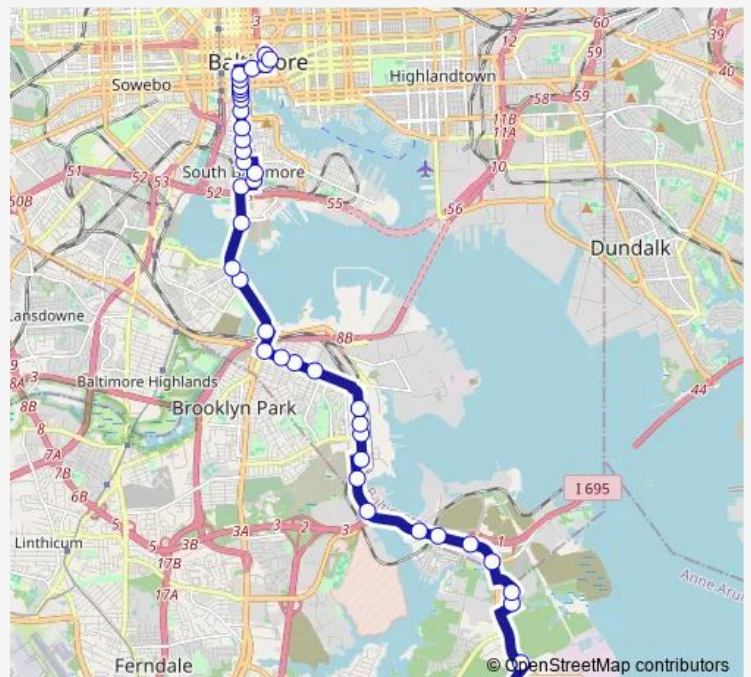

Patapsco AVE & 6TH ST wb

Patapsco AVE & 4TH ST wb

Patapsco AVE & Hanover ST wb

South Baltimore Park & Ride

Hanover ST & Harbor Hospital mid nb

**Route schedule**

7603 Energy Pkwy opp wb — Saratoga ST & Lexington St

Monday 05:52-00:24<sup>+1</sup>

Tuesday 05:52-00:24<sup>+1</sup>

Wednesday 05:52-00:24<sup>+1</sup>

Thursday 05:52-00:24<sup>+1</sup>

Friday 05:52-00:24<sup>+1</sup>

Saturday 06:03-21:14

Sunday 06:05-21:09

**Route info**

Direction: 7603 Energy Pkwy opp wb

Stops: 41

Trip Duration: 0 hour 44 min

67 — Downtown - Marley Neck

Hanover ST & Waterview AVE nb

Hanover ST & Cromwell ST nb

Wells ST & Charles ST eb

Light ST & Barney ST nb

Light ST & Heath ST fs nb

Fort Ave & Charles St

Charles St & Ostend St

Charles St & Cross St

Charles St & Henrietta St

Charles St & Lee St

Charles St & Conway St

Charles ST & Hyatt nb