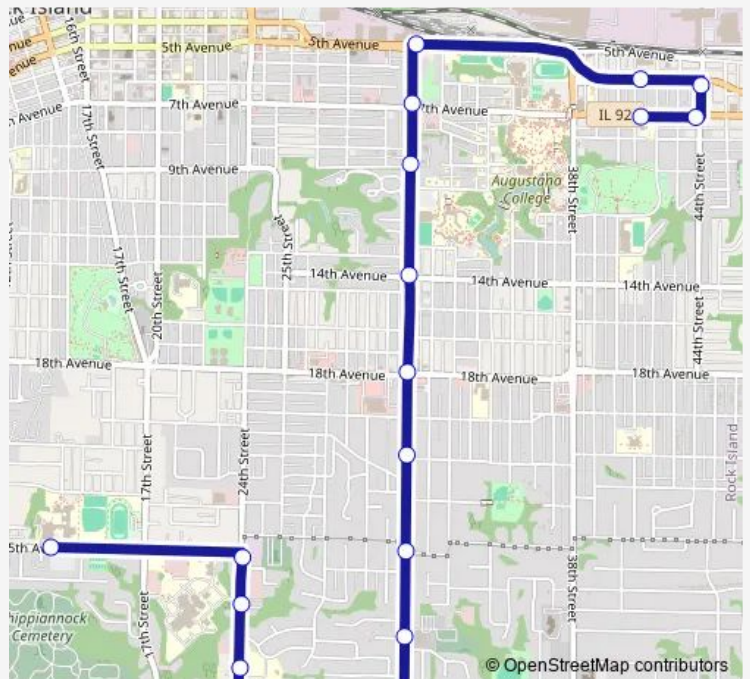

[Go to website](#)

Direction
 Longfellow School — Rihs
 17 stops
[Open route schedule](#)

- Longfellow School
- 44 St & 7 Ave
- 44 St & 6 Ave
- 42 St & 6 Ave Shelter
- 30 St & 5 Ave Shelter
- 30 St & 7 Ave
- 30 St & 9 Ave Shelter
- 30 St & 14 Ave
- 27 St & 18 Ave Shelter
- 30 St & 21 Ave
- 30 St & 25 Ave
- 30 St & 28 Ave
- 30 St & 31 Ave
- 24 St & 29 Ave
- River Park Health
- 24 St & 25 Ave
- Rihs

Direction

Rihs — 11 St & 42 Ave

37 stops

[Open route schedule](#)

Rihs

11 St & 25 Ave

11 St & 23 Ave

11 St & 23 Ave

11 stops

[Open route schedule](#)

20 St & 16 Ave_01

22 St & 7 Ave

24 St & 7 Ave

27 St & 7 Ave

RI Township Office

30 St & 7 Ave

Route info

Direction: 20 St & 16 Ave_01

Stops: 11

Trip Duration: 0 hour 8 min

67 Bus time schedules and route maps are available in an offline PDF at busmaps.com. Use the busmaps.com website to see live bus times, train schedule or subway schedule, and step-by-step directions for all public transit in Rock Island