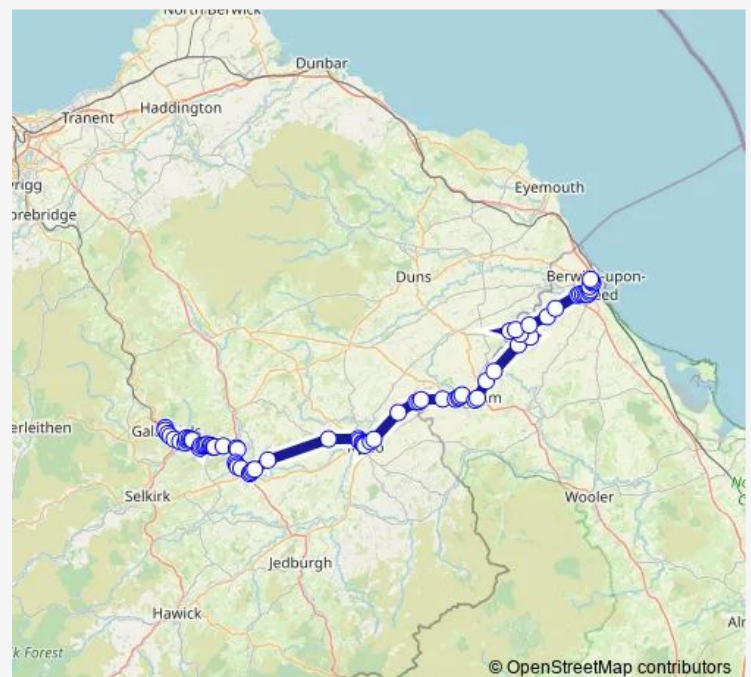

Bus 67

[Go to website](#)

Direction

Horsemarket Bus Shelter — Berwick Railway Station

32 stops

[Open route schedule](#)

Horsemarket Bus Shelter

Tweedsyde Cemetery

Riverside Drive

Highridgehall Rd Jct

West End Shelter

Fisherman's Arms

Appleacre

Fireburnmill Rd End

Coldstream Health Centre

Lees Farm

Court House Place

Besom Inn

Collingwood Arms

Roundabout

Main Road

Tillmouth Park Hotel

Road end

Salutation Inn

Newburn Holdings

Royalty Farm

Thornton Park

Route schedule

Horsemarket Bus Shelter — Berwick Railway Station

Monday 18:15

Tuesday 18:15

Wednesday 18:15

Thursday 18:15

Friday 18:15

Saturday 18:15

Sunday —

Route info

Direction: Horsemarket Bus Shelter

Stops: 32

Trip Duration: 0 hour 45 min

67