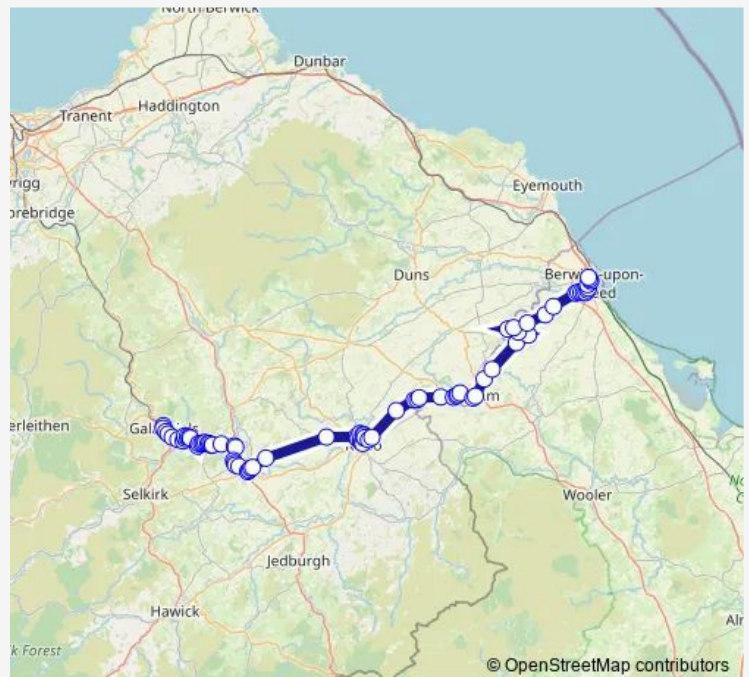

Newburn Holdings

Royalty Farm

Thornton Park

Route schedule

Horsemarket Bus Shelter — Berwick Railway Station

Monday 18:15

Tuesday 18:15

Wednesday 18:15

Thursday 18:15

Friday 18:15

Saturday 18:15

Sunday —

Route info

Direction: Horsemarket Bus Shelter

Stops: 32

Trip Duration: 0 hour 45 min

Asda

Union Brae

Golden Square

Castlegate Red Lion

Berwick Railway Station

Direction

Berwick Railway Station — St Boswells Bus Stance

45 stops