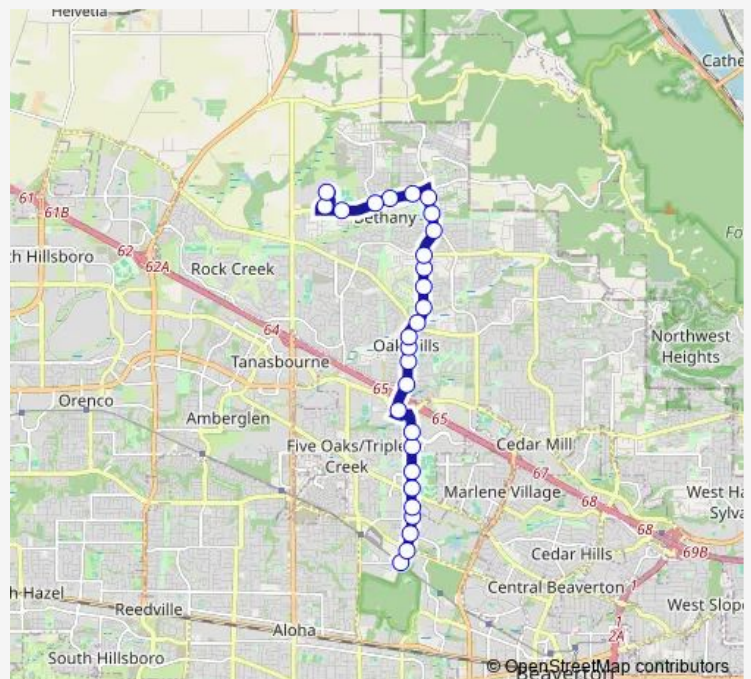

NW Bethany & Bronson

NW Bethany & Oak Hills Dr

NW Bethany & Telshire Terrace

NW Bethany & Ridgetop Lane

NW Bethany & West Union

NW Bethany & Saint Andrews

NW Bethany & Mitchell

4700 Block NW Bethany

Thursday 05:19-22:20

Friday 05:19-22:20

Saturday 09:00-17:17

Sunday 09:00-17:17

Route info

Direction: Merlo Rd/SW 158th MAX Stn Turnaround

Stops: 28

Trip Duration: 0 hour 21 min

67 — Bethany/158th

NW Kaiser & Two Ponds Dr

NW Springville & Gerber

NW Springville & Sickle Terrace

NW Springville & Joss

NW Springville & 173rd

PCC Drive & Springville

PCC Rock Creek Main Stop

Wednesday 05:35-22:38

Thursday 05:35-22:38

Friday 05:35-22:38

Saturday 09:19-17:38

Sunday 09:19-17:38

Route info

Direction: PCC Rock Creek Main Stop

Stops: 27