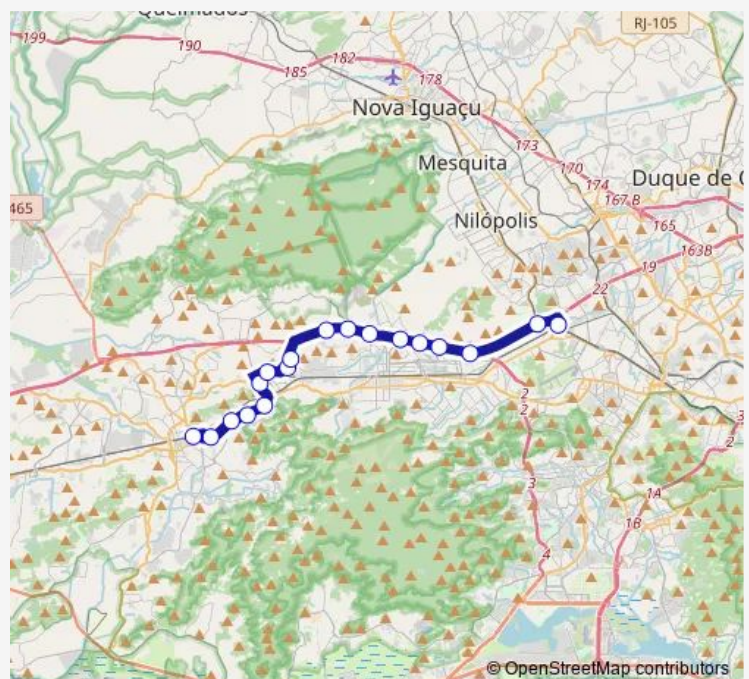

Vigilante Fortunato

Mocidade

Jardim Água Branca

Batan

Marechal Alencastro

Terminal Deodoro : Plataforma C

### Route schedule

Campo Grande — Terminal Deodoro : Plataforma C

Monday 00:00

Tuesday 00:00

Wednesday 00:00

Thursday 00:00

Friday 00:00

Saturday 00:00

### Route info

Direction: Campo Grande

Stops: 18

Trip Duration: 0 hour 51 min