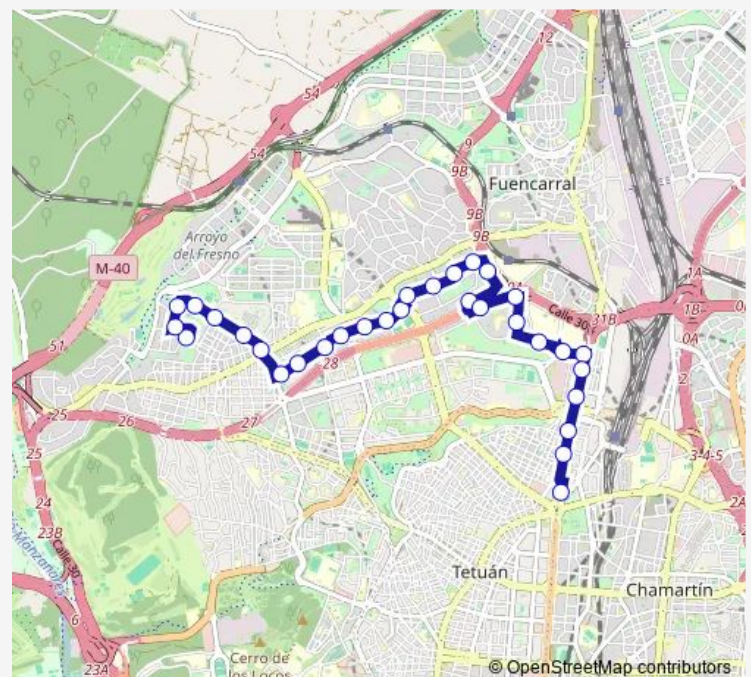

Tuesday 06:00-23:45

Wednesday 06:00-23:45

Thursday 06:00-23:45

Friday 06:00-23:45

Saturday 06:00-23:45

Sunday 07:00-23:45

Route info

Direction: Barrio Peñagrande

Stops: 31

Trip Duration: 0 hour 37 min

67 — Plaza de Castilla - Barrio de Peñagrande

Pedro Rico - Julio Palacios

Julio Palacios

Arzobispo Morcillo - Facultad Medicina

Hospital La Paz - Maternidad

Begoña - Hospital La Paz

Thursday 06:00-23:45

Friday 06:00-23:45

Saturday 06:29-23:45

Sunday 07:30-23:45

Route info

Direction: Plaza Castilla

Stops: 27

Trip Duration: 0 hour 30 min