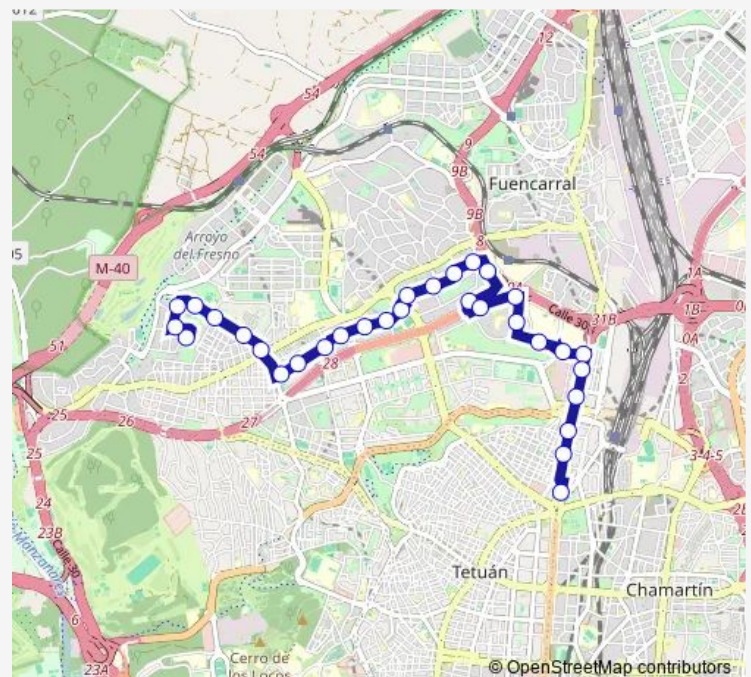

Tuesday 06:00-23:45

Wednesday 06:00-23:45

Thursday 06:00-23:45

Friday 06:00-23:45

Saturday 06:00-23:45

Sunday 07:00-23:45

Route info

Direction: Barrio Peñagrande

Stops: 31

Trip Duration: 0 hour 44 min

67 — Plaza de Castilla - Barrio de Peñagrande

Pedro Rico - Julio Palacios

Julio Palacios

Arzobispo Morcillo - Facultad Medicina

Hospital La Paz - Maternidad

Begoña - Hospital La Paz

Thursday 06:00-23:45

Friday 06:00-23:45

Saturday 06:29-23:45

Sunday 07:30-23:45

Route info

Direction: Plaza Castilla

Stops: 27

Trip Duration: 0 hour 39 min