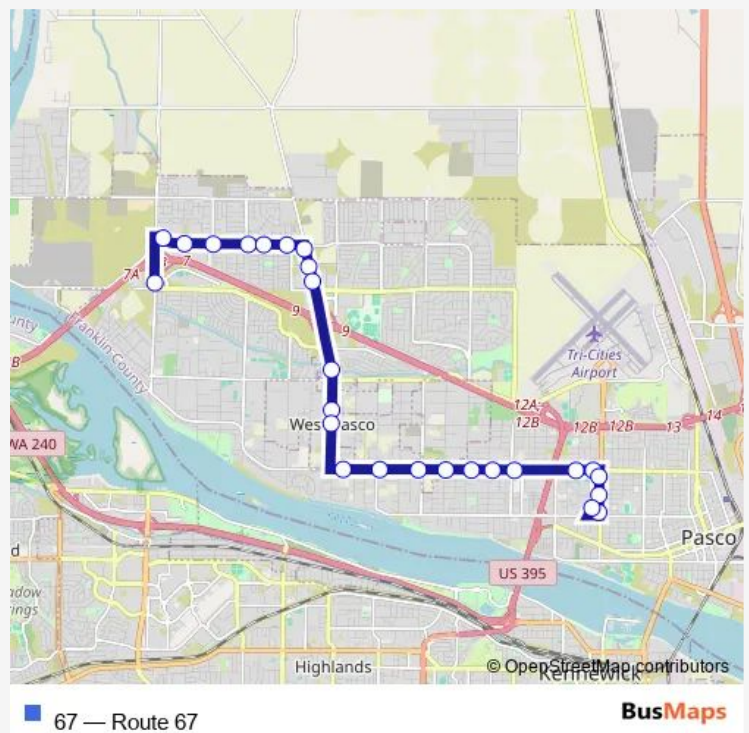

Bus 67 Route 67

[Go to website](#)

Direction
 Chapel Hill Blvd at Broadmoor Blvd — 22nd Ave Transit Center

26 stops

[Open route schedule](#)

- Chapel Hill Blvd at Broadmoor Blvd
- Sandifur Pkwy at Dunbarton Ave
- Sandifur Pkwy at Midland Ln
- Sandifur Pkwy at Rd 90
- Sandifur Pkwy at Rd 84
- Sandifur Pkwy at Valdez Ln / Hudson Dr
- Sandifur Pkwy at Rd 76
- Rd 68 at Sandifur Parkway
- Rd 68 at Wrigley Dr
- Rd 68 at Burden Blvd
- Rd 68 at Argent
- Rd 68 at Franklin Rd
- Rd 68 at Wernett Rd
- Court St at Rd 66 Pl
- Court St at Rd 60
- Court St at Rd 52
- (Flag Stop) Court St at Rd 48
- Court St at Rd 44
- Court St at Rd 40
- Court St at Rd 36
- Court St at 24th Ave

Route schedule

Chapel Hill Blvd at Broadmoor Blvd — 22nd Ave Transit Center

Monday	06:24-21:24
Tuesday	06:24-21:24
Wednesday	06:24-21:24
Thursday	06:24-21:24
Friday	06:24-21:24
Saturday	07:24-21:24
Sunday	—

Route info

Direction: Chapel Hill Blvd at Broadmoor Blvd

Stops: 26

Trip Duration: 0 hour 21 min

Court St at 22nd Ave

20th Ave at Court St

20th Ave at Henry St

20th Ave at Sylvester St

22nd Ave Transit Center

Direction

22nd Ave Transit Center — Chapel Hill Blvd at Broadmoor Blvd

27 stops

[Open route schedule](#)

22nd Ave Transit Center

22nd Ave at Henry St

Court St at 24th Ave