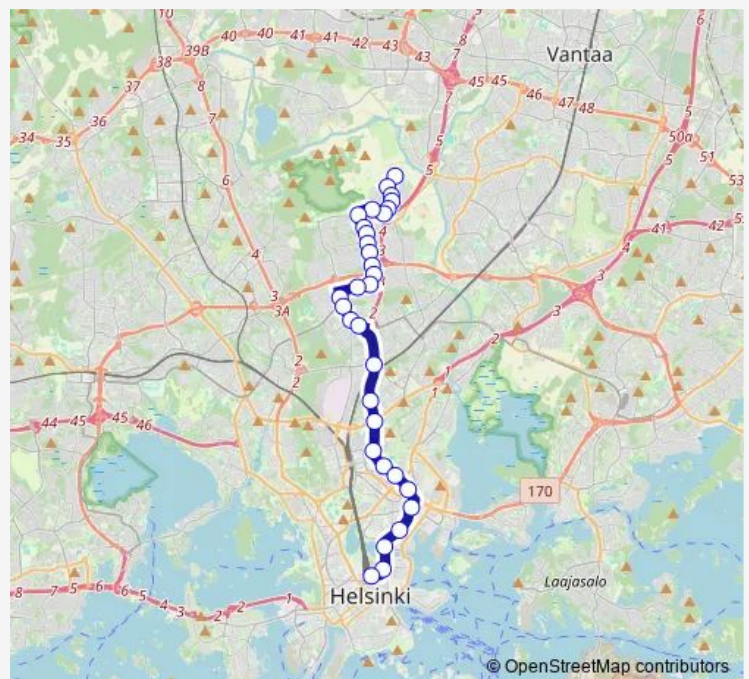

Thursday 09:22-15:50

Friday 05:32-22:43

Saturday 05:19-23:14

Sunday 05:50-21:46

Route info

Direction: Laamannipuisto

Stops: 32

Trip Duration: 0 hour 39 min