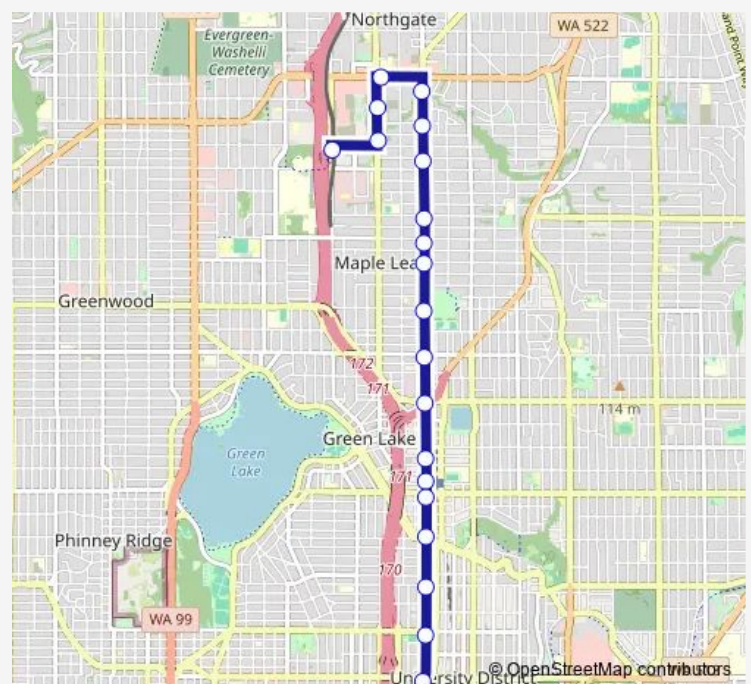

Roosevelt Way NE & NE 80th St

Roosevelt Way NE & NE 75th St

Roosevelt Way NE & NE 69th St

Roosevelt Station - Bay 4

Roosevelt Station - Bay 5

Roosevelt Way NE & NE Ravenna Blvd

Roosevelt Way NE & NE 55th St

### Route schedule

Northgate Station - Bay 1 — Roosevelt Way NE & NE 45th St

Monday 04:43-02:01<sup>+1</sup>

Tuesday 04:43-02:01<sup>+1</sup>

Wednesday —

Thursday 04:43-02:01<sup>+1</sup>

Friday 04:43-02:01<sup>+1</sup>

### Route info

Direction: Northgate Station - Bay 1

Stops: 20

Trip Duration: 0 hour 22 min

## Direction

Sand Point Way NE & 40th Ave Ne — Northgate Station - Bay 1

38 stops

[Open route schedule](#)

Sand Point Way NE & 40th Ave Ne

NE 45th St & 36th Ave Ne

NE 45th St & Union Bay Pl Ne

NE 45th St & University Village