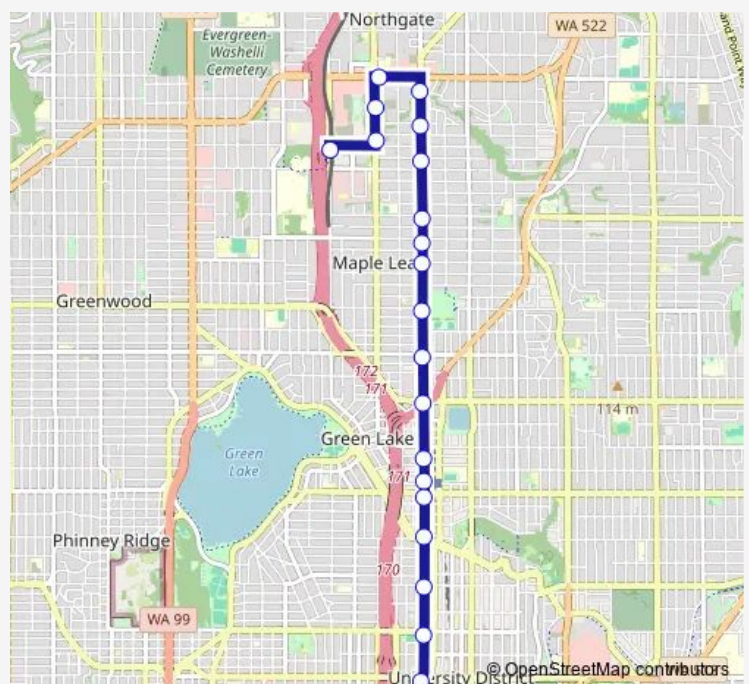

Roosevelt Way NE & NE 90th St

Roosevelt Way NE & NE 85th St

Roosevelt Way NE & NE 80th St

Roosevelt Way NE & NE 75th St

Roosevelt Way NE & NE 69th St

Roosevelt Station - Bay 4

Roosevelt Station - Bay 5

Roosevelt Way NE & NE Ravenna Blvd

Roosevelt Way NE & NE 55th St

Roosevelt Way NE & NE 50th St

Roosevelt Way NE & NE 45th St

Route schedule

Northgate Station - Bay 1 — Roosevelt Way NE & NE 45th St

Monday 04:43-02:01⁺¹

Tuesday 04:43-02:01⁺¹

Wednesday —

Thursday 04:43-02:01⁺¹

Friday 04:43-02:01⁺¹

Saturday 05:00-02:58⁺¹

Sunday 05:00-02:02⁺¹

Route info

Direction: Northgate Station - Bay 1

Stops: 20

Trip Duration: 0 hour 20 min

Direction

Sand Point Way NE & 40th Ave Ne — Northgate Station - Bay 1

38 stops

[Open route schedule](#)

Sand Point Way NE & 40th Ave Ne

NE 45th St & 36th Ave Ne

NE 45th St & Union Bay Pl Ne

NE 45th St & University Village