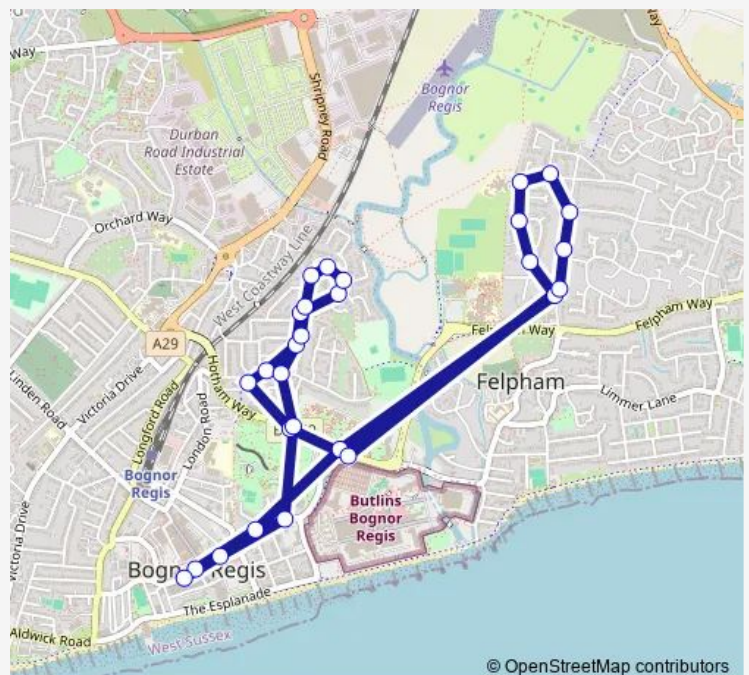

Bus 67 Bognor Regis - North Felpham - Glenwood Estate - Bognor Regis

[Go to website](#)

Direction

High Street — High Street

28 stops

[Open route schedule](#)

- High Street
- Den Avenue
- Hotham Park
- Felpham Way
- Wroxham Way
- Somerton Green
- Walsham Close
- Stalham Way
- Outerwyke Road
- George IV Walk
- Felpham Way
- Hotham Park
- Bognor College
- Neville Road
- Glenwood Avenue
- Westway
- Highcroft Crescent
- Brooks Lane
- Marylands Crescent
- Brooks Lane
- Glenwood Shops

Route schedule

High Street — High Street

Monday	09:50-16:10
Tuesday	09:50-16:10
Wednesday	09:50-16:10
Thursday	09:50-16:10
Friday	09:50-16:10
Saturday	09:50-16:10
Sunday	—

Route info

Direction: High Street

Stops: 28

Trip Duration: 0 hour 20 min

© OpenStreetMap contributors

67 — Bognor Regis - North Felpham - Glenwood Estate - Bognor Regis **BusMaps**

Highcroft Crescent

Westway

Glenwood Avenue

Bognor College