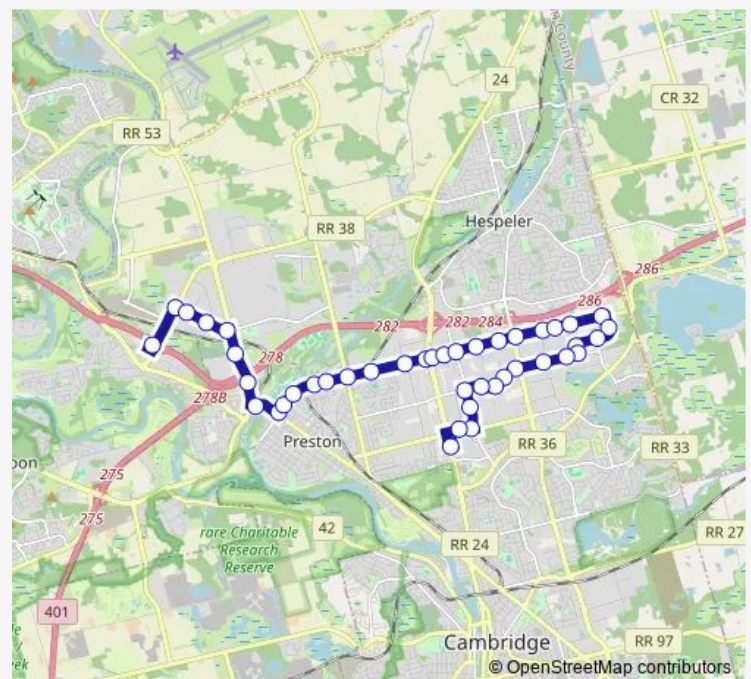

55 Pinebush Rd.

Pinebush / Conestoga

Pinebush / High Ridge

Route schedule

Sportsworld Station — Cambridge Centre Station

Monday 06:15-23:20

Tuesday 06:15-23:20

Wednesday 06:15-23:20

Thursday 06:15-23:20

Friday 06:15-23:20

Saturday —

Sunday —

Route info

Direction: Sportsworld Station

Stops: 42

Trip Duration: 0 hour 36 min

■ 67 — Eagle-Pinebush

Pinebush / Wayne

Pinebush / Franklin

Pinebush / Balmoral

355 Pinebush Rd.

Pinebush / Fleming

Pinebush / Thompson

505 Thompson Dr.

Thursday 05:54-23:05

Friday 05:54-23:05

Saturday —

Sunday —

Route info

Direction: Cambridge Centre Station

Stops: 41

Trip Duration: 0 hour 41 min