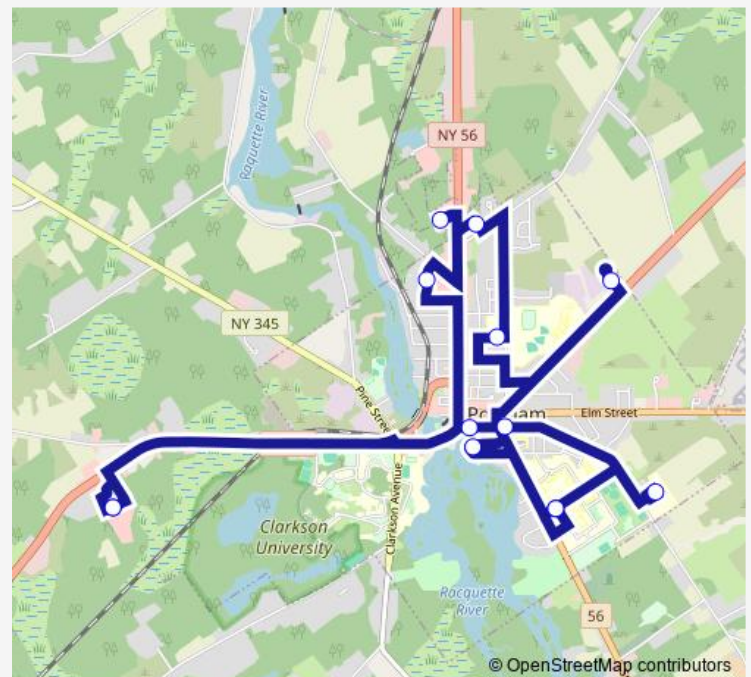

Bus 67 Route 67 (Bear Shuttle)

[Go to website](#)

Direction

Walmart - Potsdam Ib — Walmart - Potsdam Ib

13 stops

[Open route schedule](#)

Walmart - Potsdam Ib

Roxy Theater (Bus Shelter Side) - Potsdam

Hamilton St Parking Lot - Potsdam

Suny Potsdam Barrington Dr Bus Shelter Ib

Collegiate Village-Potsdam

Old Snell Hall - Potsdam

Lawrence Ave Apts - Potsdam

Canton Potsdam Hospital Ib

Save A Lot - Potsdam Ob

Price Chopper - Potsdam

Evergreen Park (Racquette Rd)

Suny Potsdam Barrington Dr Bus Shelter Ib

Walmart - Potsdam Ib

Route schedule

Walmart - Potsdam Ib — Walmart - Potsdam Ib

Monday 07:05-20:05

Tuesday 07:05-20:05

Wednesday 07:05-20:05

Thursday 07:05-20:05

Friday 07:05-20:05

Saturday 12:05-20:05

Sunday 12:05-20:05

Route info

Direction: Walmart - Potsdam Ib

Stops: 13

Trip Duration: 0 hour 55 min

67 — Route 67 (Bear Shuttle)