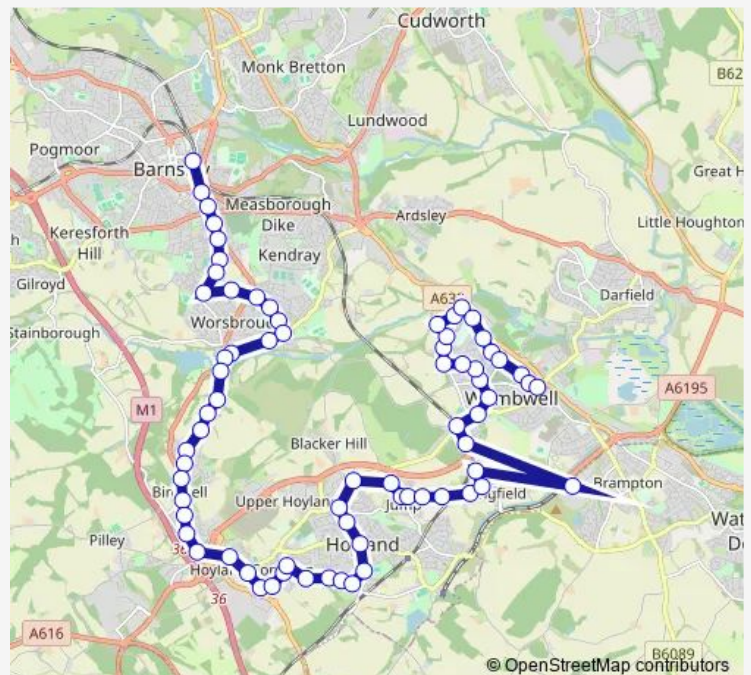

Worsbrough Road/Hall Close

Worsbrough Road/Church Lane

Worsbrough Road/Coronation Drive

Worsbrough Road/Balk Lane

**Route schedule**

Barnsley Interchange/A3 — Station Road/High Street

Monday 05:55-18:37

Tuesday 05:55-18:37

Wednesday 05:55-18:37

Thursday 05:55-18:37

Friday 05:55-18:37

Saturday 04:55-18:37

Sunday —

**Route info**

Direction: Barnsley Interchange/A3

Stops: 71

Trip Duration: 1 hour 1 min

67 — Barnsley - Wombwell

Worsbrough Road/Green Spring Avenue

Sheffield Road/Worsbrough Road

Sheffield Road/Chapel Street

Sheffield Road/Rockingham Street

Sheffield Road/The Walk

Sheffield Road/Wood View

## Route info

Direction: Station Road/Smith Street

Stops: 73

Trip Duration: 1 hour 11 min

Cemetery Road/Lady Croft Lane

Cemetery Road/Quest Avenue

Cemetery Road/Hallsworth Avenue

Cemetery Road/Preston Avenue