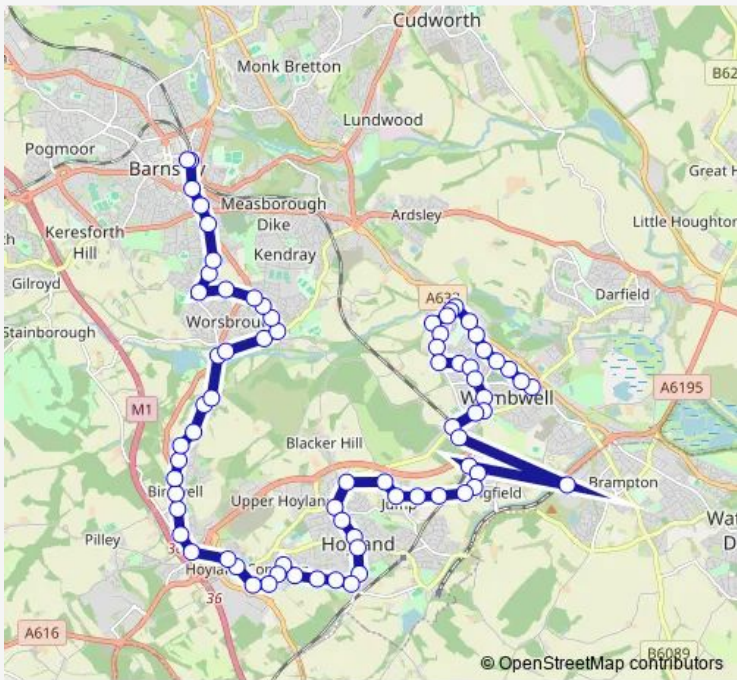

Bus 67 Barnsley - Wombwell

[Go to website](#)

Direction
 Barnsley Interchange/A3 — Station Road/High Street
 71 stops
[Open route schedule](#)

- Barnsley Interchange/A3
- Sheffield Road/Taylor Row
- Sheffield Road/Brinckman Street
- Sheffield Road/Corporation Street
- Mount Vernon Road/Highstone Road
- Mount Vernon Road/Mount Vernon Crescent
- Mount Vernon Road/Pinfold Hill
- Kingwell Road/Vernon Road
- Kingwell Road/Blackburn Lane
- Bank End Road/High Street
- High Street/Oakdale
- High Street/Green Street
- West Street/Station Road
- West Street/Powell Street
- West Street/St James Close
- Park Road/West Street
- Worsbrough Road/Park Road
- Worsbrough Road/Hall Close
- Worsbrough Road/Church Lane
- Worsbrough Road/Coronation Drive
- Worsbrough Road/Balk Lane

Route schedule
 Barnsley Interchange/A3 — Station Road/High Street

Monday	05:55-18:37
Tuesday	05:55-18:37
Wednesday	05:55-18:37
Thursday	05:55-18:37
Friday	05:55-18:37
Saturday	04:55-18:37
Sunday	—

Route info
 Direction: Barnsley Interchange/A3
 Stops: 71
 Trip Duration: 1 hour 13 min

67 — Barnsley - Wombwell **BusMaps**

Worsbrough Road/Green Spring Avenue

Sheffield Road/Worsbrough Road

Sheffield Road/Chapel Street

Sheffield Road/Rockingham Street

Sheffield Road/The Walk

Sheffield Road/Wood View

Sunday —

Route info

Direction: Station Road/Smith Street

Stops: 73

Trip Duration: 1 hour 5 min

Cemetery Road/Lady Croft Lane

Cemetery Road/Quest Avenue

Cemetery Road/Hallsworth Avenue