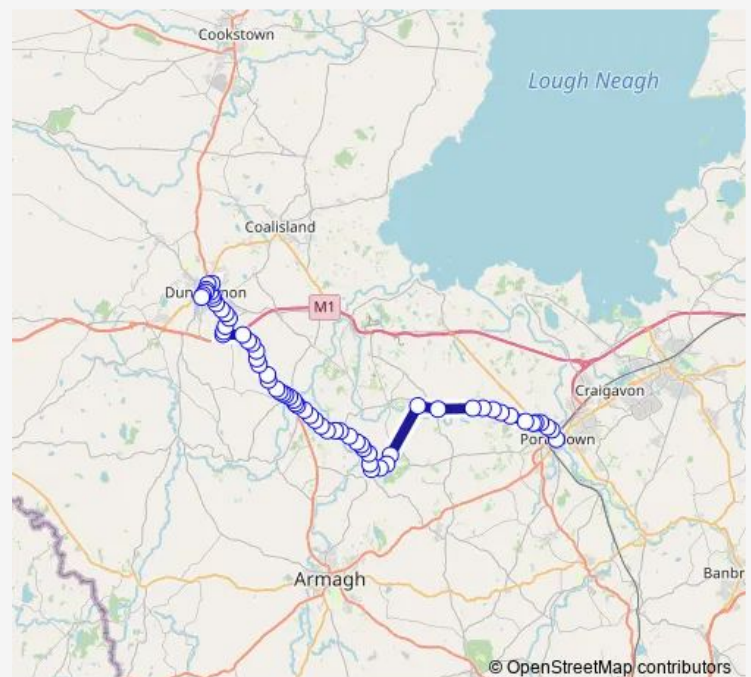

Saturday 08:05-17:05

Sunday —

Route info

Direction: Dungannon Bus Station

Stops: 66

Trip Duration: 0 hour 55 min

Dungormán Road

Redford Park