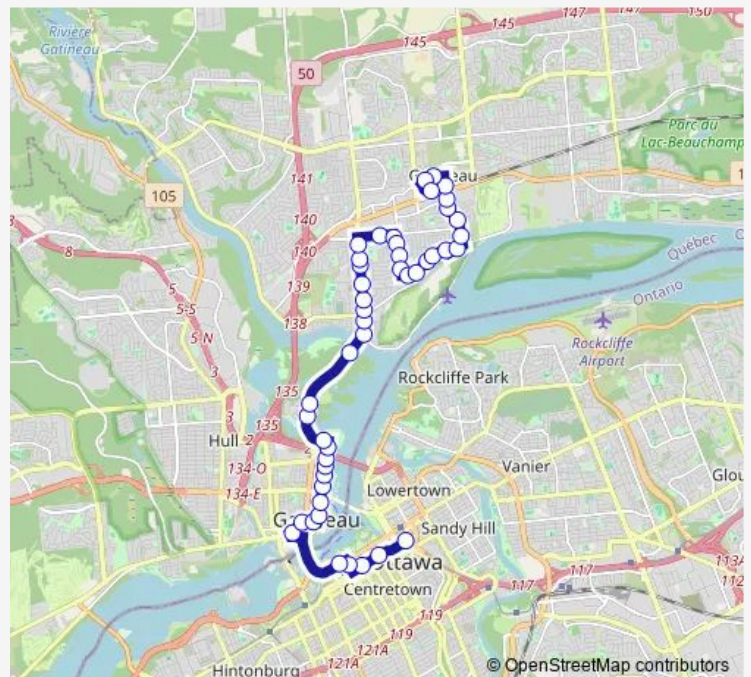

Gréber/Louis-Riel

Gréber/de Pointe-Gatineau

Gréber/de Pointe-Gatineau

Route schedule

Quai Local de la Cité #10 — Centre Rideau

Monday 06:25-23:30

Tuesday 09:00-23:30

Wednesday 09:00-23:30

Thursday 09:00-23:30

Friday 09:00-23:30

Saturday 06:25-22:55

Sunday 06:25-22:55

Route info

Direction: Quai Local de la Cité #10

Stops: 38

Trip Duration: 0 hour 37 min

Sunday 07:00-23:30

Route info

Direction: Centre Rideau

Stops: 46

Trip Duration: 0 hour 37 min

Gréber/Louis-Riel

Gréber/de la Savane

LES Promenades

de la Gappe/de Rouville

Quai Local de la Cité arrivée

67 Bus time schedules and route maps are available in an offline PDF at busmaps.com. Use the busmaps.com website to see live bus times, train schedule or subway schedule, and step-by-step directions for all public transit in Ottawa